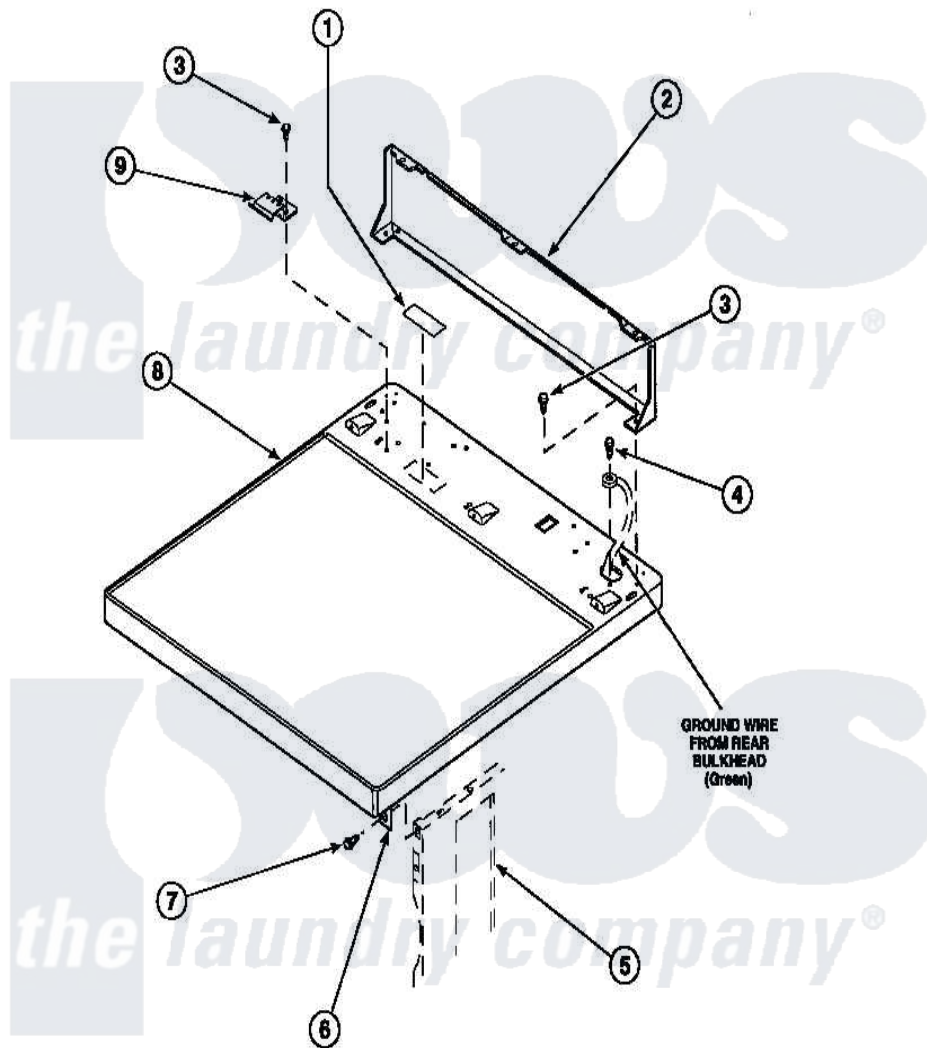

Amana LE9207L2 (BOM: PLE9207L2) 01 - CABINET TOP AND CONTROL HOOD REAR PANEL

Amana Residential Amana LE9207L2 (BOM: PLE9207L2) Dryer Parts Parts Diagram 01 - CABINET TOP AND CONTROL HOOD REAR PANEL
 Click on the part number to view part

Item	Original Part Number	Replaced By	Status	Part Description
1	24903		Not Available	STICKER,DISCONNECT POW
2	500343		Not Available	PANEL,BACK(HOME HOOD)
3	501086	90767		Screw, 8A X 3/8 Hex Washer Head Tapping
4	20530			Screw, 10-24 x 3/8 Hex
5	500001P		Not Available	(ADD LETTER BEFORE "P" IN PART
6	500084	40130801		Bracket, Top Mount
7	33562	27001200		Screw
8	500085P		Not Available	(ADD LETTER L-L, W-W TO PART N
9	501241	Y503876		Clip, Hold Down