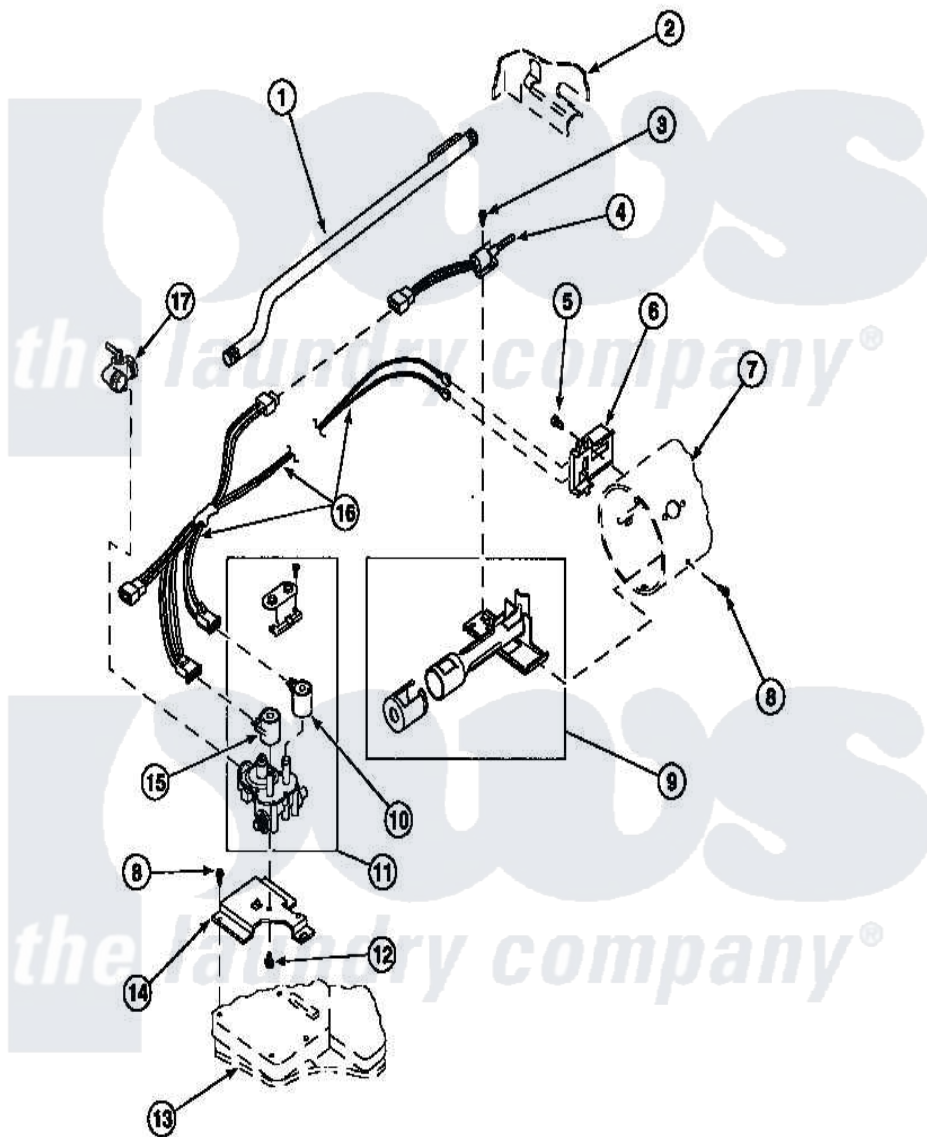

# Amana LE9207L2 (BOM: PLE9207L2) 04 - GAS VALVE, IGNITER & GAS CONVERSION KITS

Amana Residential Amana LE9207L2 (BOM: PLE9207L2) Dryer Parts Parts Diagram 04 - GAS VALVE, IGNITER & GAS CONVERSION KITS  
 Click on the part number to view part

Item	Original Part Number	Replaced By	Status	Part Description
2	500001P		Not Available	(ADD LETTER BEFORE "P" IN PART
5	23222	<a href="#">3177991</a>		Screw
8	501668	<a href="#">503688</a>		Screw, 10B-16 X .34 I
13	<a href="#">500070</a>			Base, Dryer
NI	<a href="#">500734</a>			Assembly, Wire Harness
"	501336		Not Available	ASSY,WIRING HARNESS