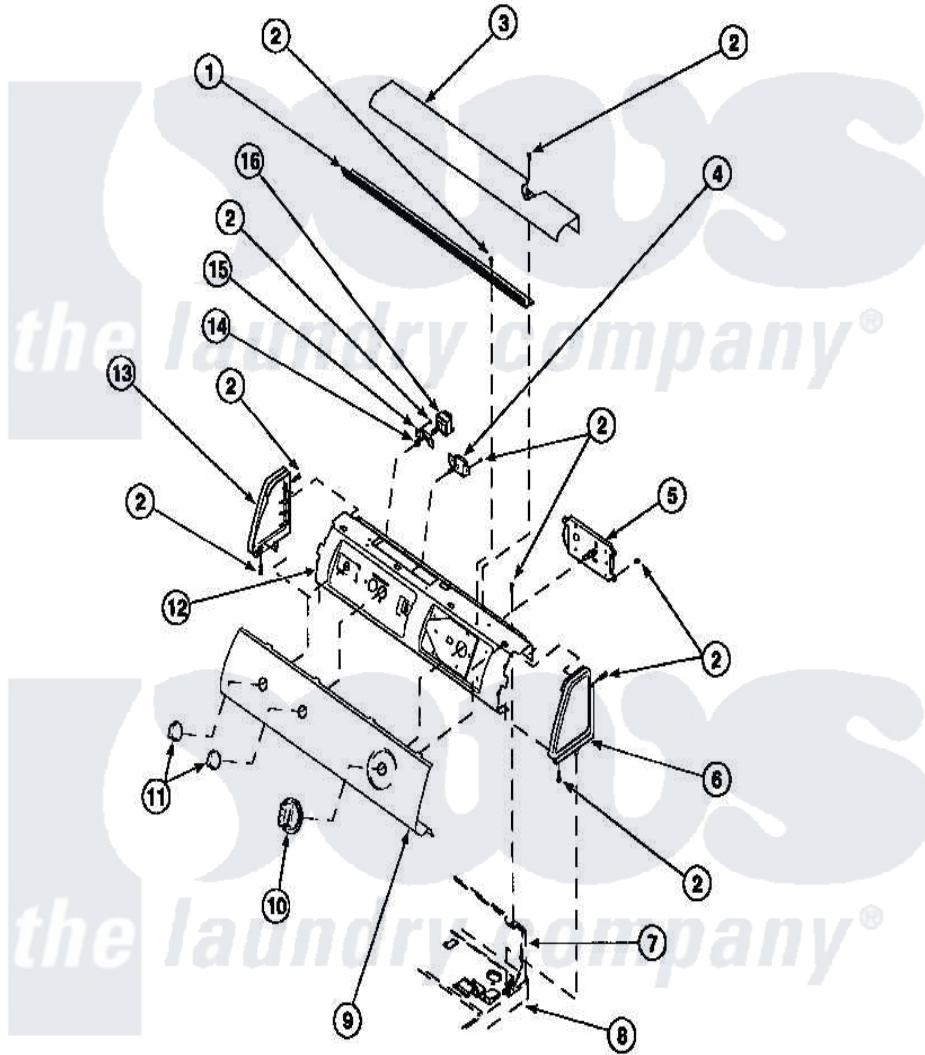

Amana LE9207L2 (BOM: PLE9207L2) 05 - GRAPHIC PANEL, CONTROL HOOD AND CONTROLS

Amana Residential Amana LE9207L2 (BOM: PLE9207L2) Dryer Parts Parts Diagram 05 - GRAPHIC PANEL, CONTROL HOOD AND CONTROLS

Click on the part number to view part

Item	Original Part Number	Replaced By	Status	Part Description
2	501086	90767		Screw, 8A X 3/8 HeX Washer Head Tapping
3	500303		Not Available	COVER, TOP
6	34817		Not Available	END CAP(RIGHT)
7	500343		Not Available	PANEL,BACK(HOME HOOD)
8	500085P		Not Available	(ADD LETTER L-L, W-W TO PART N
9	502630		Not Available	GRAPHIC PANEL
"	502206		Not Available	GRAPHIC PANEL
13	34818		Not Available	END CAP(LEFT)