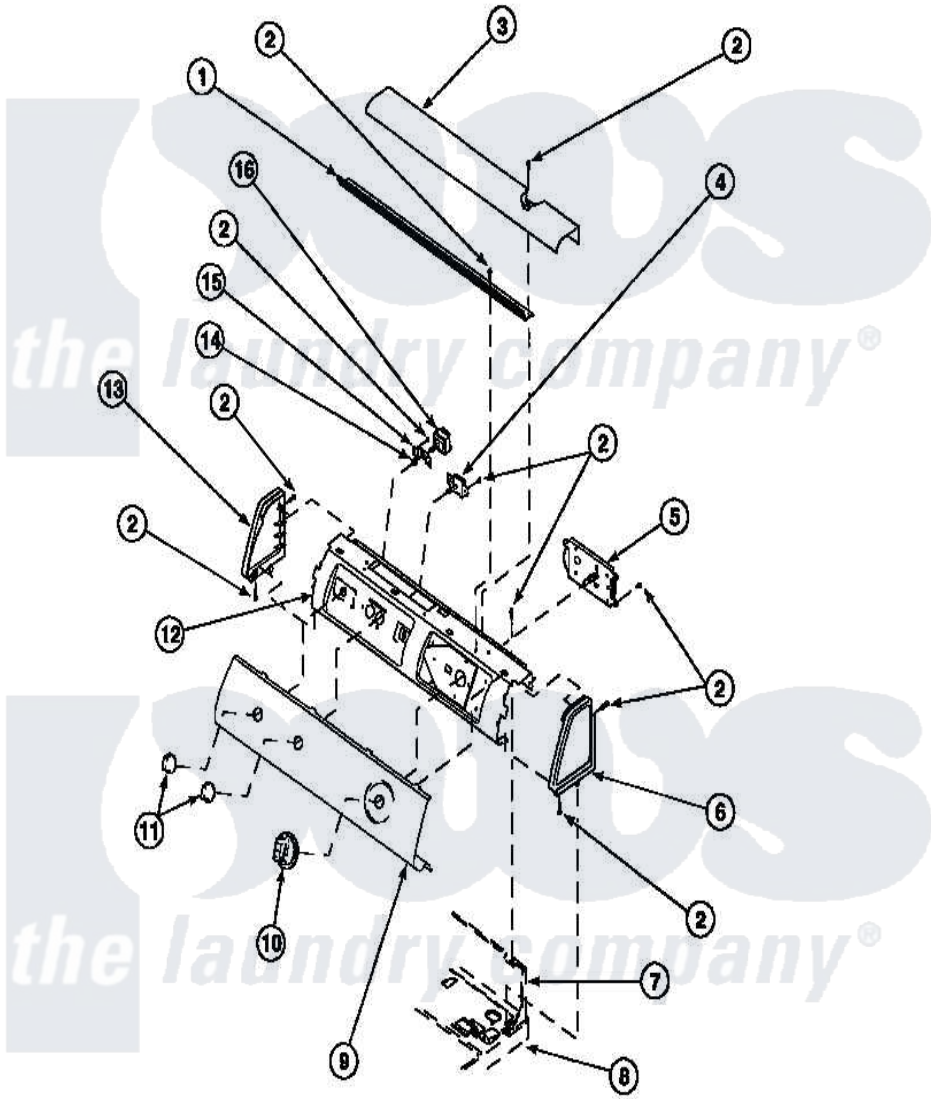

**Amana LE9207L2 (BOM: PLE9207L2) 06 - GRAPHIC PANEL, CONTROL HOOD AND CONTROLS**

Amana Residential Amana LE9207L2 (BOM: PLE9207L2) Dryer Parts Parts Diagram 06 - GRAPHIC PANEL, CONTROL HOOD AND CONTROLS

[Click on the part number to view part](#)

Item	Original Part Number	Replaced By	Status	Part Description
2	501086	<a href="#">90767</a>		Screw, 8A X 3/8 HeX Washer Head Tapping
3	500303		Not Available	COVER, TOP
5	501881		Not Available	TIMER
6	34817		Not Available	END CAP(RIGHT)
7	500343		Not Available	PANEL,BACK(HOME HOOD)
8	500085P		Not Available	(ADD LETTER L-L, W-W TO PART N
13	34818		Not Available	END CAP(LEFT)