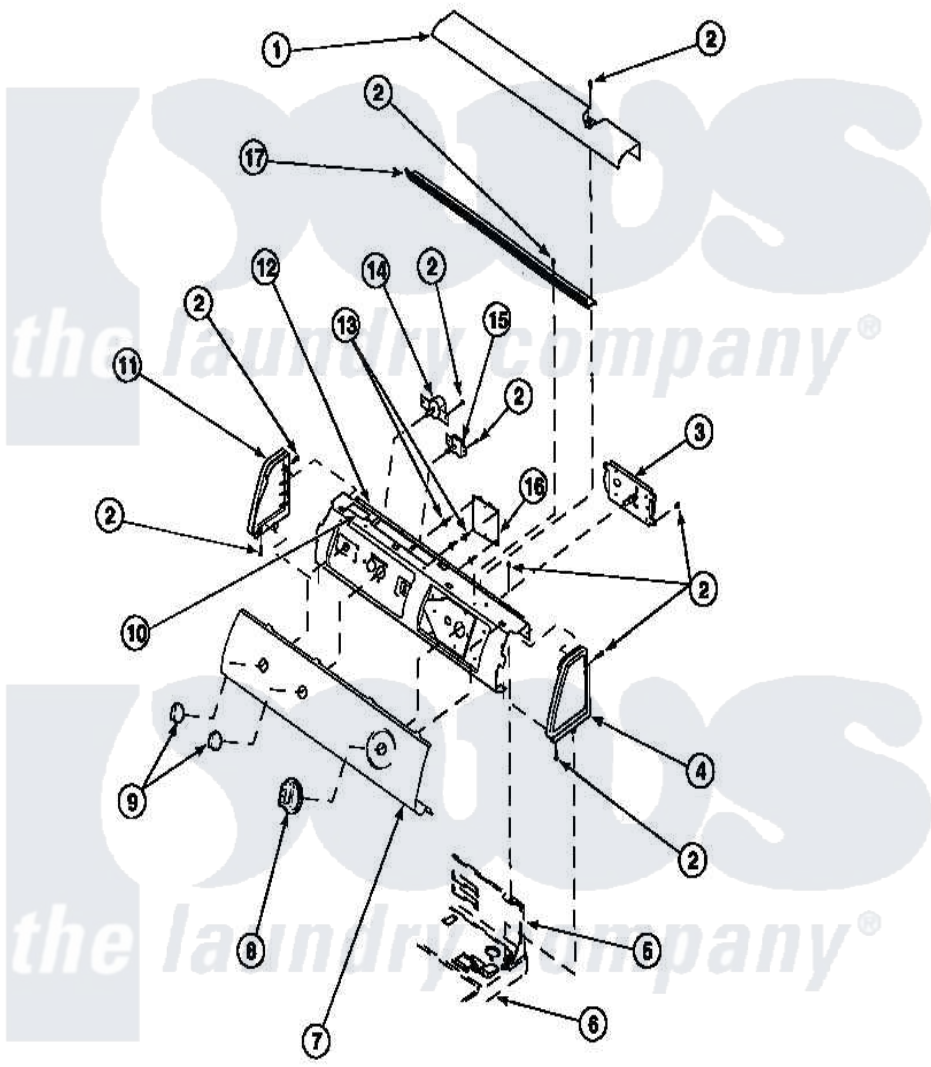

Amana LE9207L2 (BOM: PLE9207L2) 07 - GRAPHIC PANEL, CONTROL HOOD AND CONTROLS

Amana Residential Amana LE9207L2 (BOM: PLE9207L2) Dryer Parts Parts Diagram 07 - GRAPHIC PANEL, CONTROL HOOD AND CONTROLS

[Click on the part number to view part](#)

Item	Original Part Number	Replaced By	Status	Part Description
1	500303		Not Available	COVER, TOP
2	501086	90767		Screw, 8A X 3/8 HeX Washer Head Tapping
3	501881		Not Available	TIMER
4	34817		Not Available	END CAP(RIGHT)
5	500343		Not Available	PANEL,BACK(HOME HOOD)
6	500085P		Not Available	(ADD LETTER L-L, W-W TO PART N
10	24903		Not Available	STICKER,DISCONNECT POW
11	34818		Not Available	END CAP(LEFT)