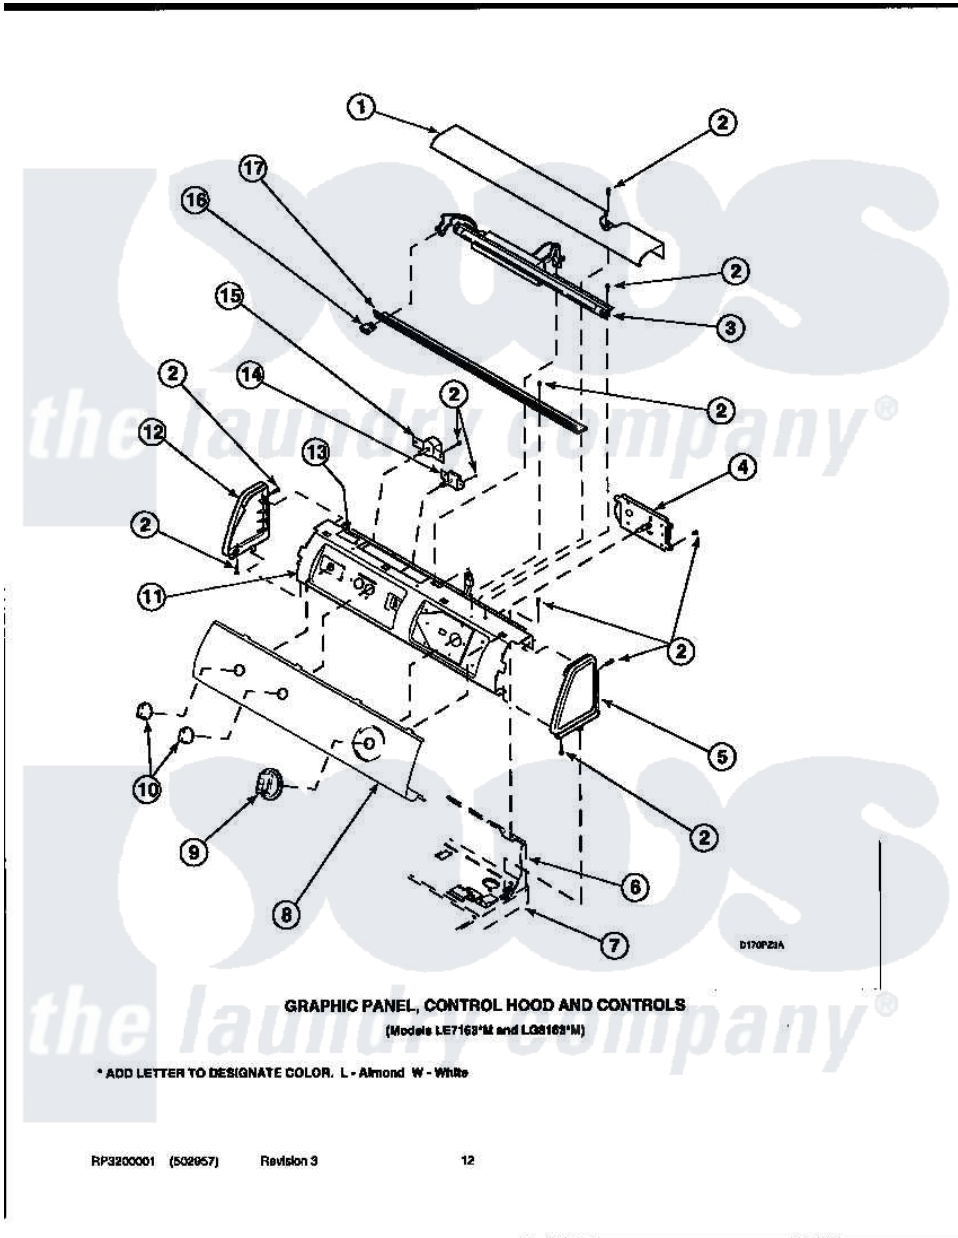

Amana LE9207L2 (BOM: PLE9207L2) 08 - GRAPHIC PANEL, CONTROL HOOD AND CONTROLS

Amana Residential Amana LE9207L2 (BOM: PLE9207L2) Dryer Parts Parts Diagram 08 - GRAPHIC PANEL, CONTROL HOOD AND CONTROLS

Click on the part number to view part

Item	Original Part Number	Replaced By	Status	Part Description
1	500303		Not Available	COVER, TOP
2	501086	90767		Screw, 8A X 3/8 HeX Washer Head Tapping
3	34836			Assembly, Fluorescent Light
5	34817		Not Available	END CAP(RIGHT)
6	500343		Not Available	PANEL,BACK(HOME HOOD)
7	500085P		Not Available	(ADD LETTER L-L, W-W TO PART N
12	34818		Not Available	END CAP(LEFT)
13	24903		Not Available	STICKER,DISCONNECT POW
16	35038		Not Available	SWITCH/ WHITE
17	500308		Not Available	DIFFUSER W/HOLE