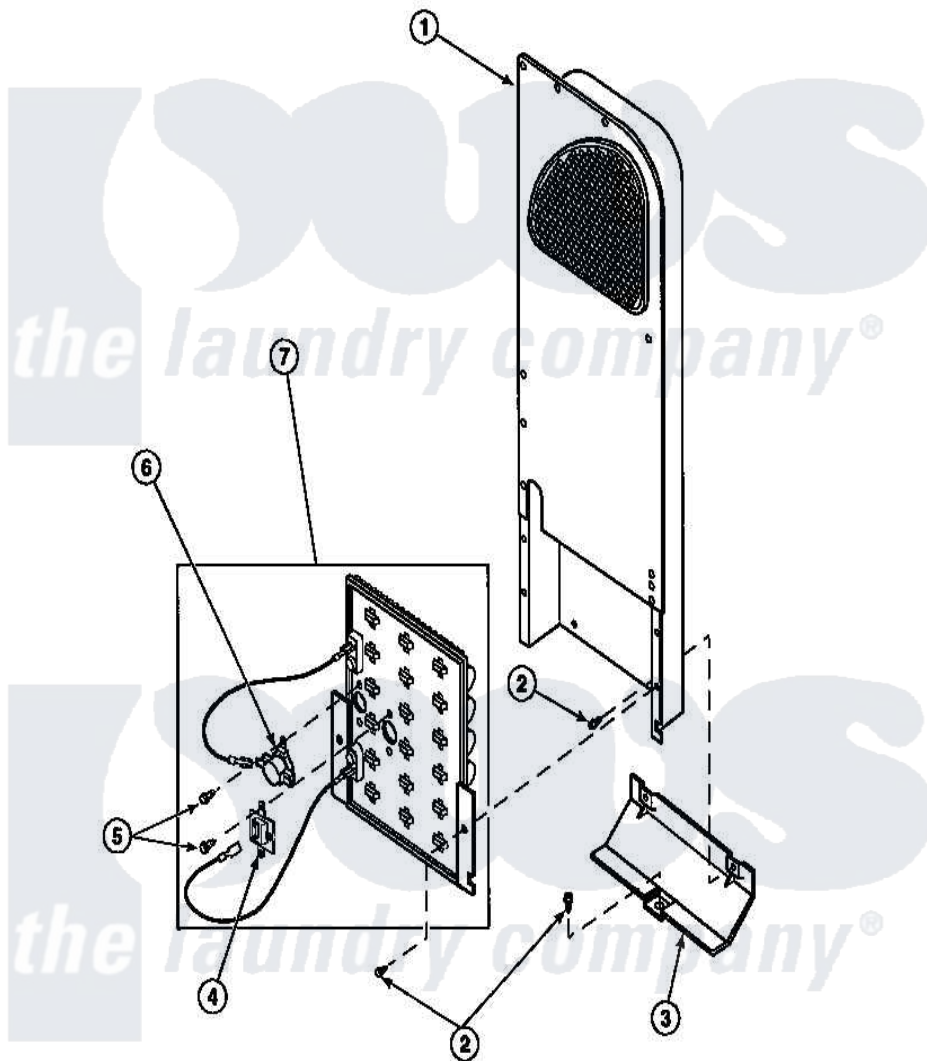

**Amana LE9207L2 (BOM: PLE9207L2) 10 - HEATER BOX ASSY  
ORIGINALLY ON ELEC DRYER**

Amana Residential Amana LE9207L2 (BOM: PLE9207L2) Dryer Parts Parts Diagram 10 - HEATER BOX ASSY  
ORIGINALLY ON ELEC DRYER  
Click on the part number to view part

Item	Original Part Number	Replaced By	Status	Part Description
1	500179P	<a href="#">503605</a>		Assembly, Heater Duct
2	501668	<a href="#">503688</a>		Screw, 10B-16 X .34 I
3	60952		Not Available	SHIELD,HEAT DUCT
4	62600	<a href="#">40113801</a>		Fuse, Thermal
5	23222	<a href="#">3177991</a>		Screw
6	Y62641	<a href="#">W10116735</a>		Thermistor-Fix
7	<a href="#">61928</a>			Heater Assembly 208V
"	<a href="#">61927</a>			Heater Assembly