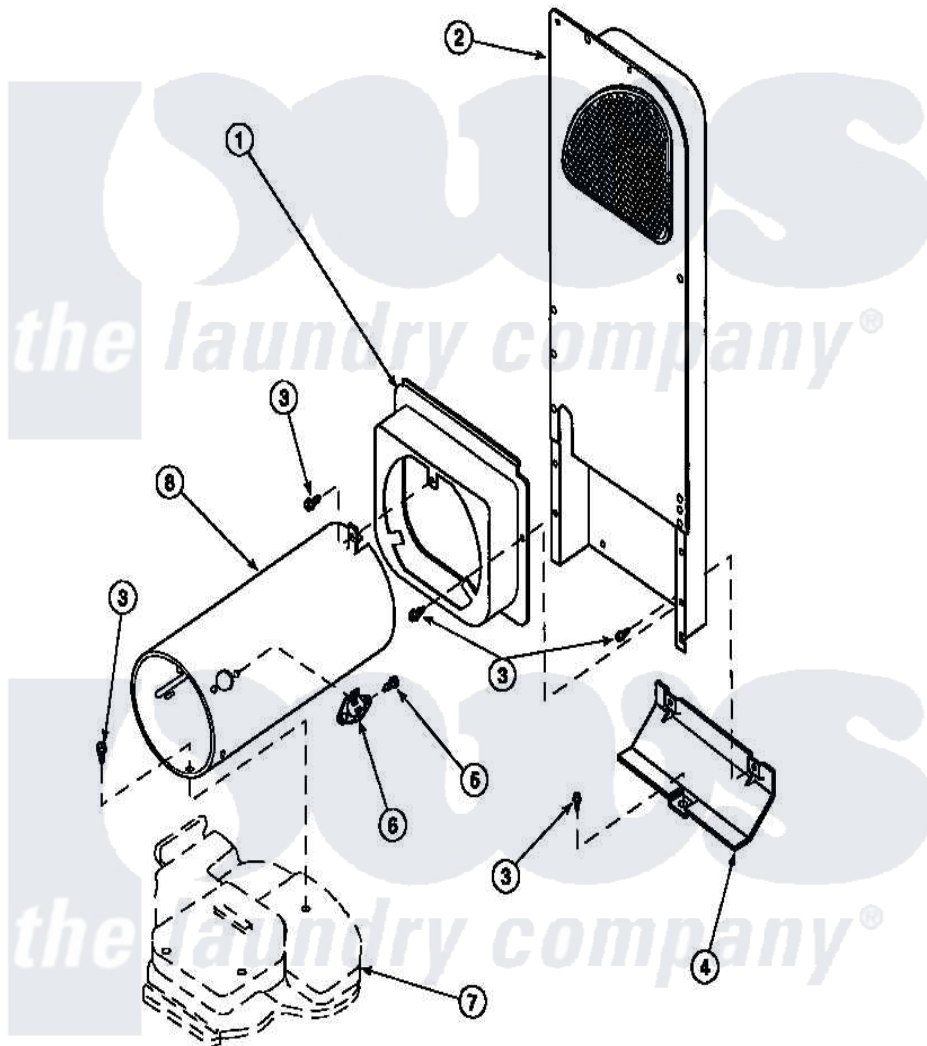

**Amana LE9207L2 (BOM: PLE9207L2) 11 - HEATER BOX ASSY  
ORIGINALLY ON GAS DRYER**

Amana Residential Amana LE9207L2 (BOM: PLE9207L2) Dryer Parts Parts Diagram 11 - HEATER BOX ASSY  
ORIGINALLY ON GAS DRYER  
Click on the part number to view part

| Item | Original Part Number   | Replaced By            | Status        | Part Description      |
|------|------------------------|------------------------|---------------|-----------------------|
| 2    | 500179P                | <a href="#">503605</a> |               | Assembly, Heater Duct |
| 3    | 501668                 | <a href="#">503688</a> |               | Screw, 10B-16 X .34 I |
| 4    | 60952                  |                        | Not Available | SHIELD,HEAT DUCT      |
| 7    | <a href="#">500070</a> |                        |               | Base, Dryer           |