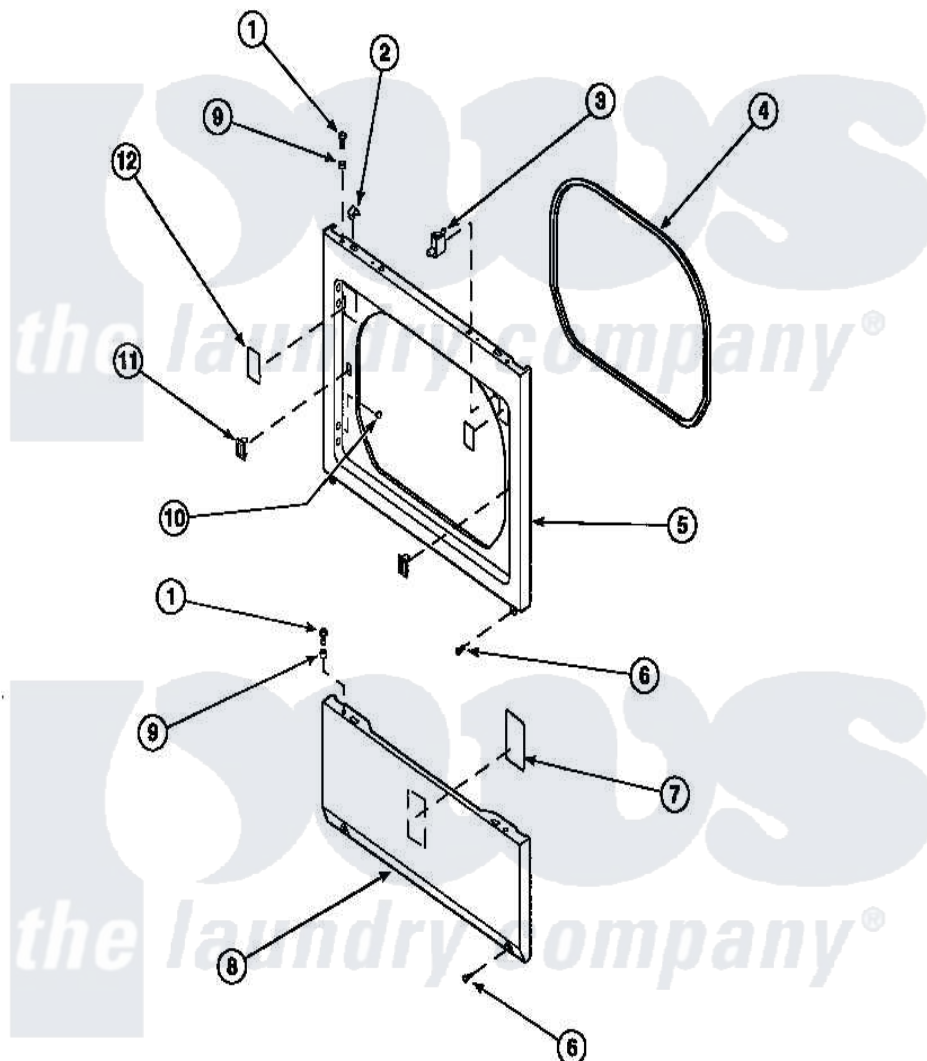

Amana LE9207L2 (BOM: PLE9207L2) 14 - LOWER ACCESS PANEL, FRONT PANEL AND SEAL

Amana Residential Amana LE9207L2 (BOM: PLE9207L2) Dryer Parts Parts Diagram 14 - LOWER ACCESS PANEL, FRONT PANEL AND SEAL
 Click on the part number to view part

Item	Original Part Number	Replaced By	Status	Part Description
1	32671	Y014874		Screw, Idler Arm And Sleeve
2	56080	22001650		Fastener, Spring
3	Y62872	W10169313		Switch-Dor
4	500034			Seal, Front Panel
6	33562	27001200		Screw
9	56079	505187		Locator, Panel
10	500227	505295		Screw, No.8ab-16 x 3/4 PH
11	54660	LA-1003		Door Catch Kit
12	500281		Not Available	STICKER