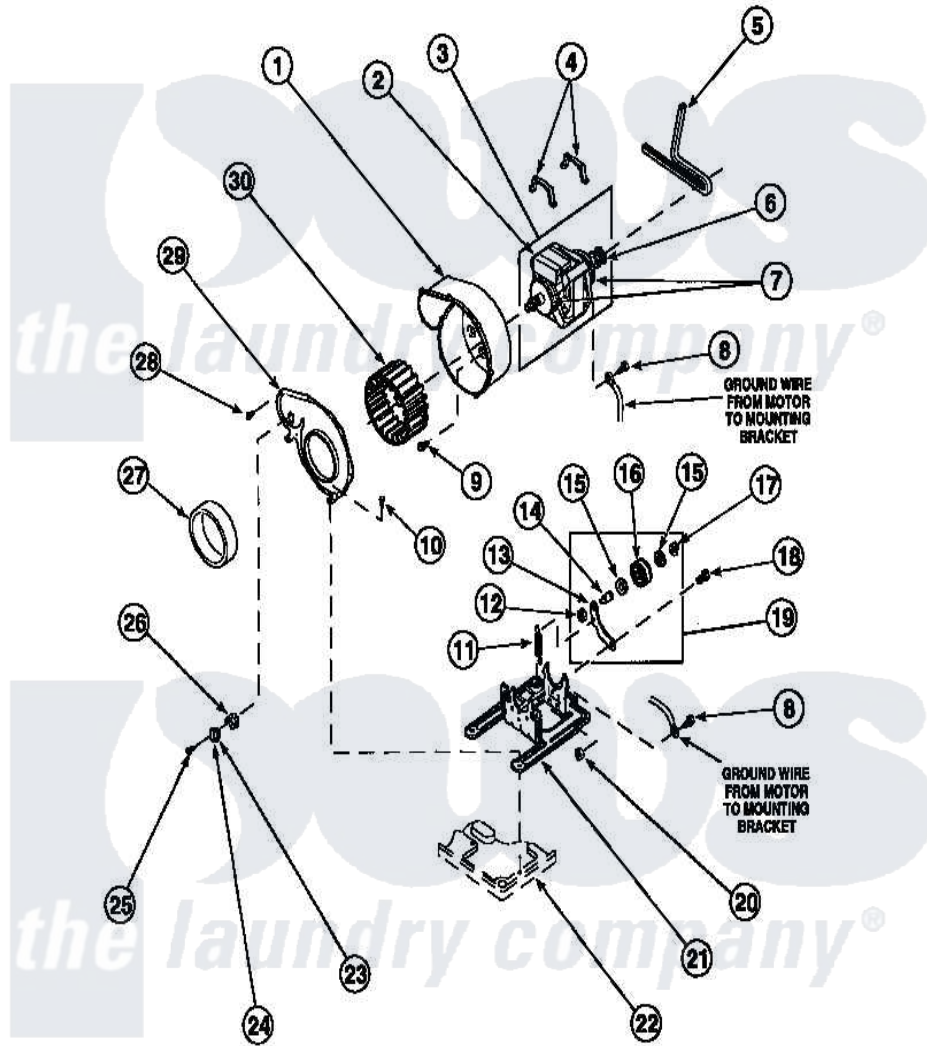

Amana LE9207L2 (BOM: PLE9207L2) 15 - MOTOR, EXHAUST FAN AND BELT

Amana Residential Amana LE9207L2 (BOM: PLE9207L2) Dryer Parts Parts Diagram 15 - MOTOR, EXHAUST FAN AND BELT

Click on the part number to view part

Item	Original Part Number	Replaced By	Status	Part Description
1	56020			Housing, Blower
2	501218		Not Available	MOTOR SWITCH (DOES NOT INCLUDE THERMAL PROT
3	501211	2200376		Motor
4	Y58047	660658		Clamp, Motor Mounting 343481 685441
5	59174	40111201		Belt, Cylinder
6	500011			Pulley, Motor
7	590P3			Motor Hub Ring Kit
8	20530			Screw, 10-24 x 3/8 Hex
9	Y31645	27001200		Screw
10	33562	27001200		Screw
11	56076			Spring, Idler
12	56156	358160		Nut
13	500910	37001144		Assembly- Idler

14	56461		Shaft
15	52549		Washer, 501 ID X3/4 Odx
16	Y54414		Assembly, Wheel And Bearing
17	23748		Ring, Retaining
18	500824		Screw, 1/4-20 Unc Hex
19	500269	37001287	Assembly, Idler Lever/Shaft/Pulley
20	52566	27001225	Nut, Jam Mid Lock 1/4-20
21	500822	503613	Mount, Motor
22	500070		Base, Dryer
23	59500		Assembly, Thermistor
24	503551		Thermostat, Cycling
"	Y61372		Thermostat
25	23222	3177991	Screw
27	500313		Seal, Blower Housing
28	31260		Screw, No.8 X 3/8 Ind H
29	500078	511969P	Kit Blower Housing And Cover
30	56000	510139P	Assembly Blower Fan Package