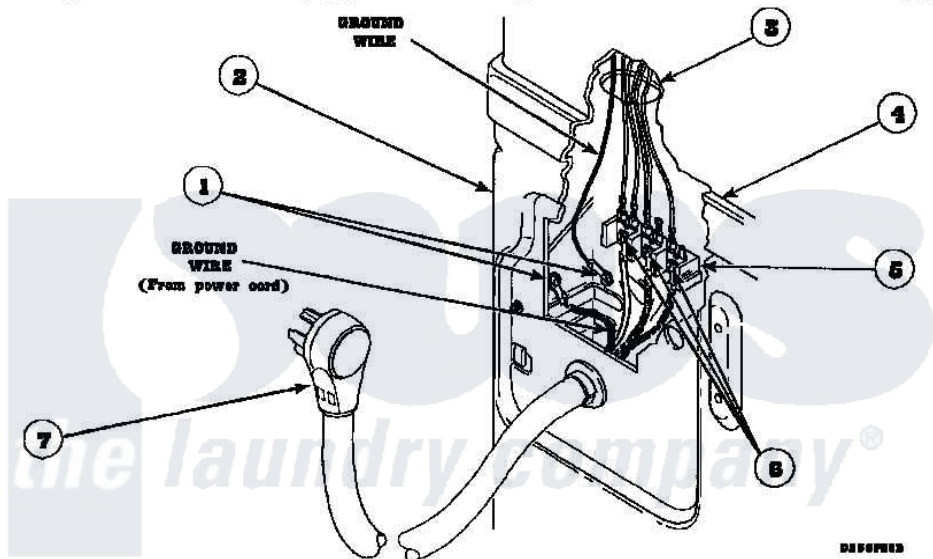

Amana LE9207L2 (BOM: PLE9207L2) 17 - POWER CORDS

Amana [Residential Amana LE9207L2 \(BOM: PLE9207L2\) Dryer Parts](#) Parts Diagram 17 - POWER CORDS
 Click on the part number to view part

Item	Original Part Number	Replaced By	Status	Part Description
1	502120	489069		Xxscrew, 10-12 X 1/2
"	20530			Screw, 10-24 x 3/8 Hex
2	500001P		Not Available	(ADD LETTER BEFORE "P" IN PART
3	500343		Not Available	PANEL, BACK(HOME HOOD)
4	500085P		Not Available	(ADD LETTER L-L, W-W TO PART N
5	61923P	61923		Block, Terminal
6	Y61199	3400094		Screw, 10-32 X 3/8