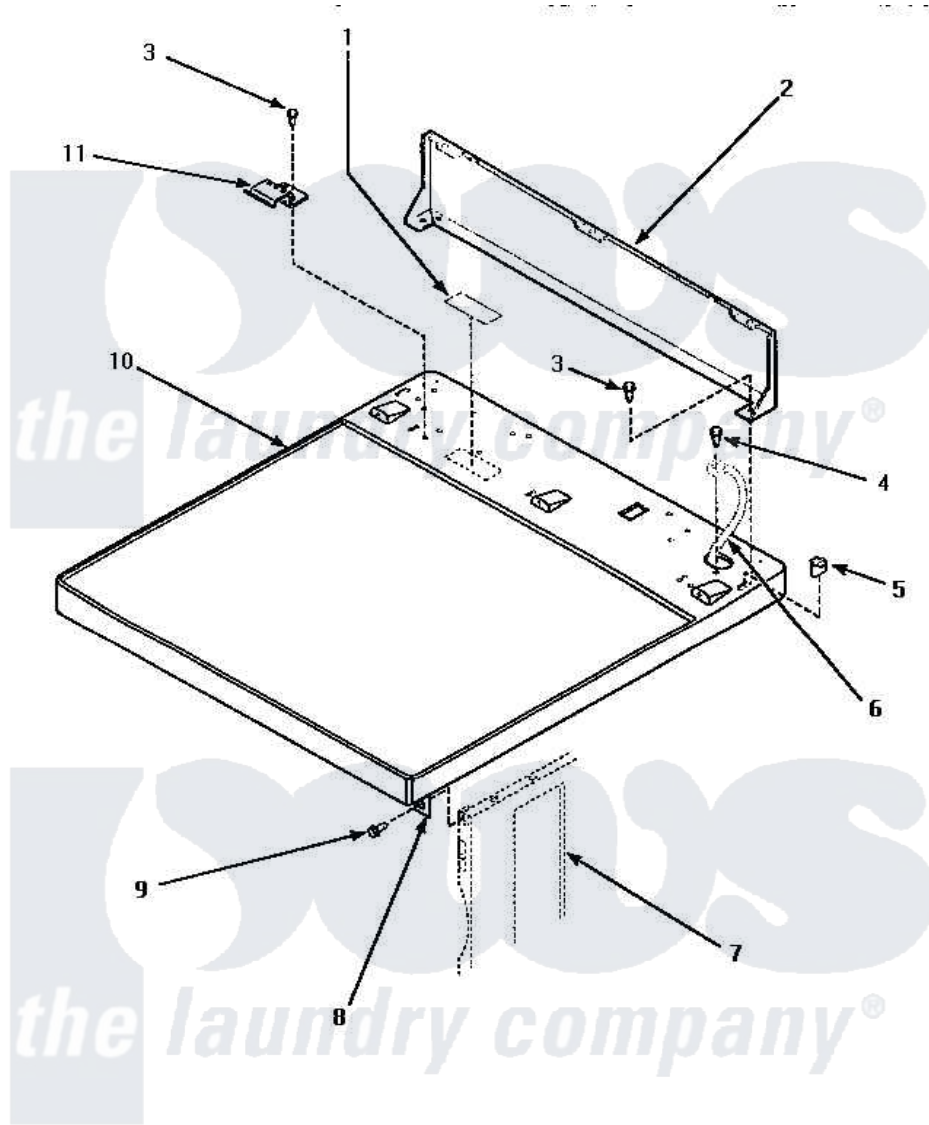

Amana LE9207W (BOM: P1163710W W) 02 - CABINET TOP & CONTROL HOOD REAR PANEL

CABINET TOP AND CONTROL HOOD REAR PANEL

Amana [Residential Amana LE9207W \(BOM: P1163710W W\) Dryer Parts](#) Parts Diagram 02 - CABINET TOP & CONTROL HOOD REAR PANEL
 Click on the part number to view part

Item	Original Part Number	Replaced By	Status	Part Description
1	24903		Not Available	STICKER,DISCONNECT POW
2	500343		Not Available	PANEL,BACK(HOME HOOD)
3	501086	90767		Screw, 8A X 3/8 HeX Washer Head Tapping
4	20530			Screw, 10-24 x 3/8 Hex
5	501242		Not Available	CLIP,TUBULAR INSERT
6	Y00000000		Not Available	SEE NOTE GROUND WIRE FROM REAR BULKHEAD, GREEN
7	Y00000000		Not Available	SEE NOTE CABINET
8	500084	40130801		Bracket, Top Mount
9	33562	27001200		Screw
10	500085WP	37001027		Panel, Top
"	500085LP	510029LP		Kit Top Panel W/Hdwdomestic
11	501241	Y503876		Clip, Hold Down