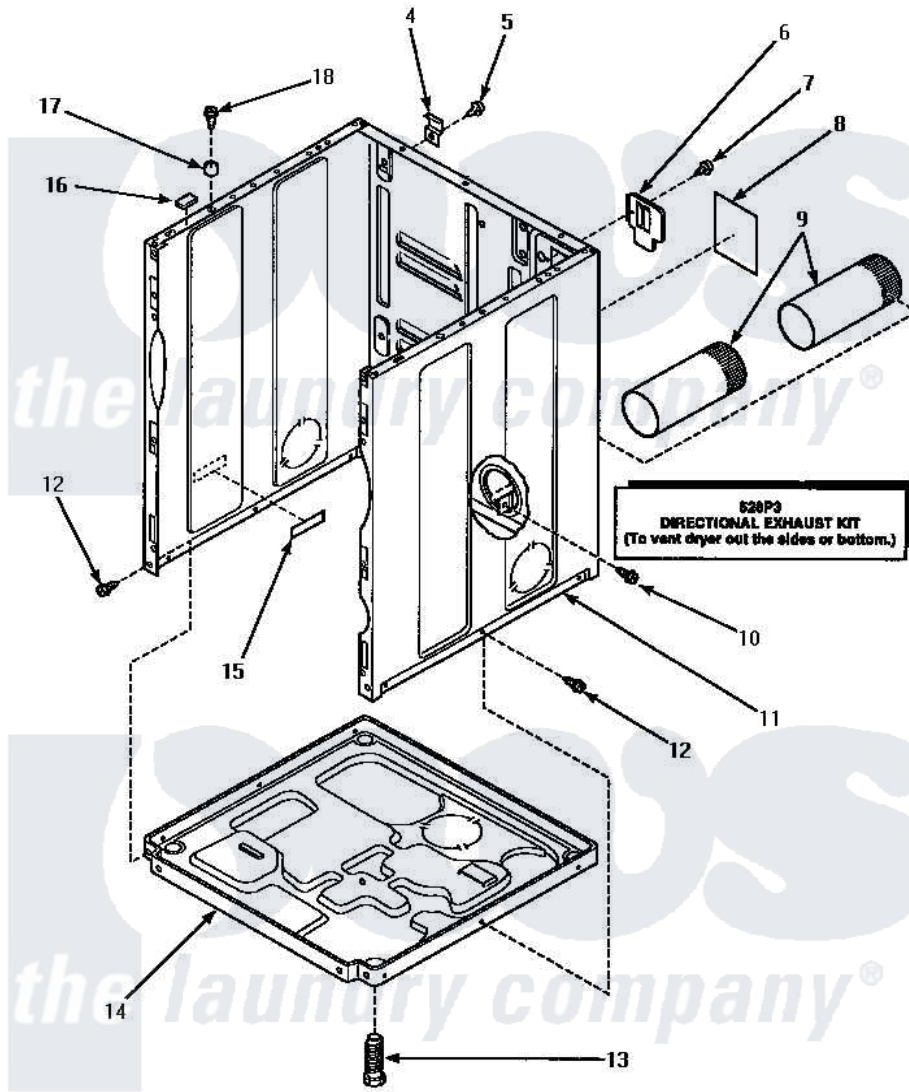

Amana LE9207W (BOM: P1163710W W) 03 - CABINET, EXHAUST DUCT & BASE

CABINET, EXHAUST DUCT AND BASE

Amana Residential Amana LE9207W (BOM: P1163710W W) Dryer Parts Parts Diagram 03 - CABINET, EXHAUST DUCT & BASE

Click on the part number to view part

Item	Original Part Number	Replaced By	Status	Part Description
4	500003			Hinge, Top
5	33562	27001200		Screw
6	500114	510903		Plate Access Panel
7	33562	27001200		Screw
8	501289		Not Available	(ELECTRIC MODELS)
9	500064	505518		Duct, Exhaust
10	501668	503688		Screw, 10B-16 X .34 I
11	500001HP		Not Available	ASSY, CABINET
"	500001LP	727P3L		Kit Dryer Panels
"	500001WP	37001284		Cabinet As Pack
12	33562	27001200		Screw
13	Y500101			Leg, Leveling
14	500070			Base, Dryer
15	61294		Not Available	(ELECTRIC MODELS)
16	Y56128			Pad, Bumper

17	56079	505187	Locator, Panel
18	32671	Y014874	Screw, Idler Arm And Sleeve
NI	528P3		Directional Exhaust Kit