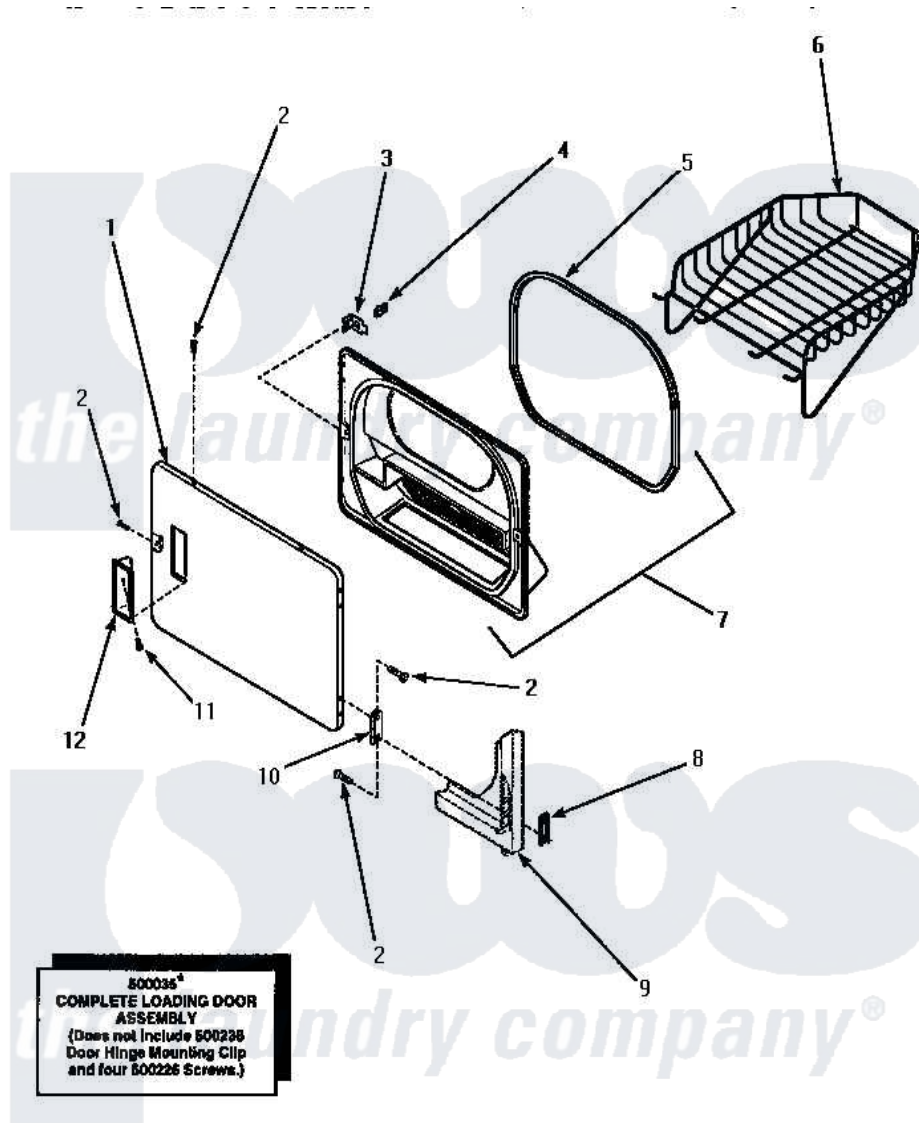

Amana LE9207W (BOM: P1163710W W) 08 - LOADING DOOR WITH DRYING RACK

LOADING DOOR WITH DRYING RACK

Amana Residential Amana LE9207W (BOM: P1163710W W) Dryer Parts Parts Diagram 08 - LOADING DOOR WITH DRYING RACK

Click on the part number to view part

Item	Original Part Number	Replaced By	Status	Part Description
1	500040L			Assembly, Door-Home
"	500040W			Assembly, Door-Home
2	500226			Screw, 8b-16 x 5/8 Tap
3	500223	40116201		Bracket, Door Strike
4	500039	510181		Strike Doormetal
5	500200		Not Available	SEAL,DOOR
6	501295P		Not Available	RACK, DRYING
7	500199		Not Available	ASSY,LINER & SEAL
8	500236			Clip, Door Hinge Mount
9	Y00000000		Not Available	SEE NOTE FRONT PANEL
10	500041	Y503676		Hinge, Door And Top
11	500297	8281236		Screw
12	500042L		Not Available	PULL,DOOR
"	500042W		Not Available	PULL,DOOR
NI	500035W		Not Available	ASSY,DOOR-HOME