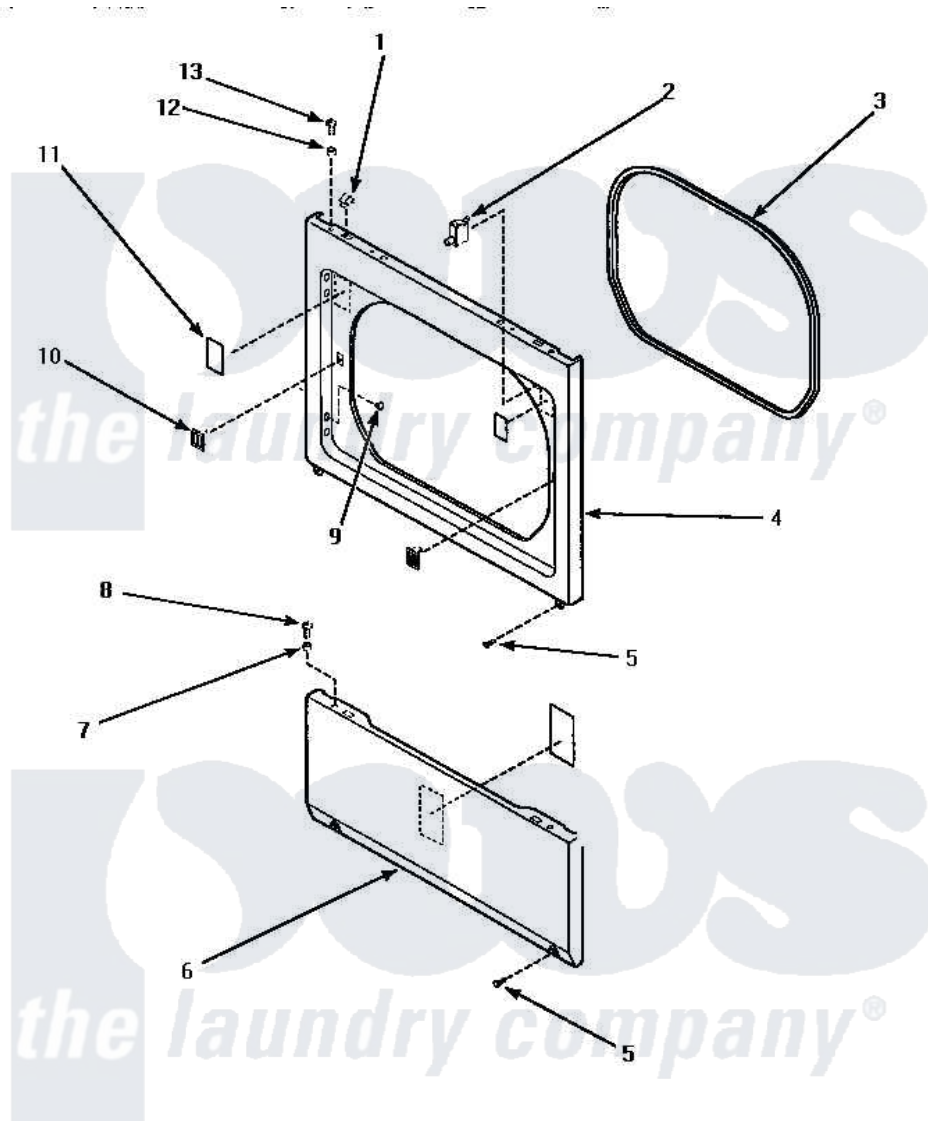

# Amana LE9207W (BOM: P1163710W W) 09 - LOWER ACCESS PANEL, FRONT PANEL & SEAL

## LOWER ACCESS PANEL, FRONT PANEL AND SEAL

Amana [Residential Amana LE9207W \(BOM: P1163710W W\) Dryer Parts](#) Parts Diagram 09 - LOWER ACCESS PANEL, FRONT PANEL & SEAL  
 Click on the part number to view part