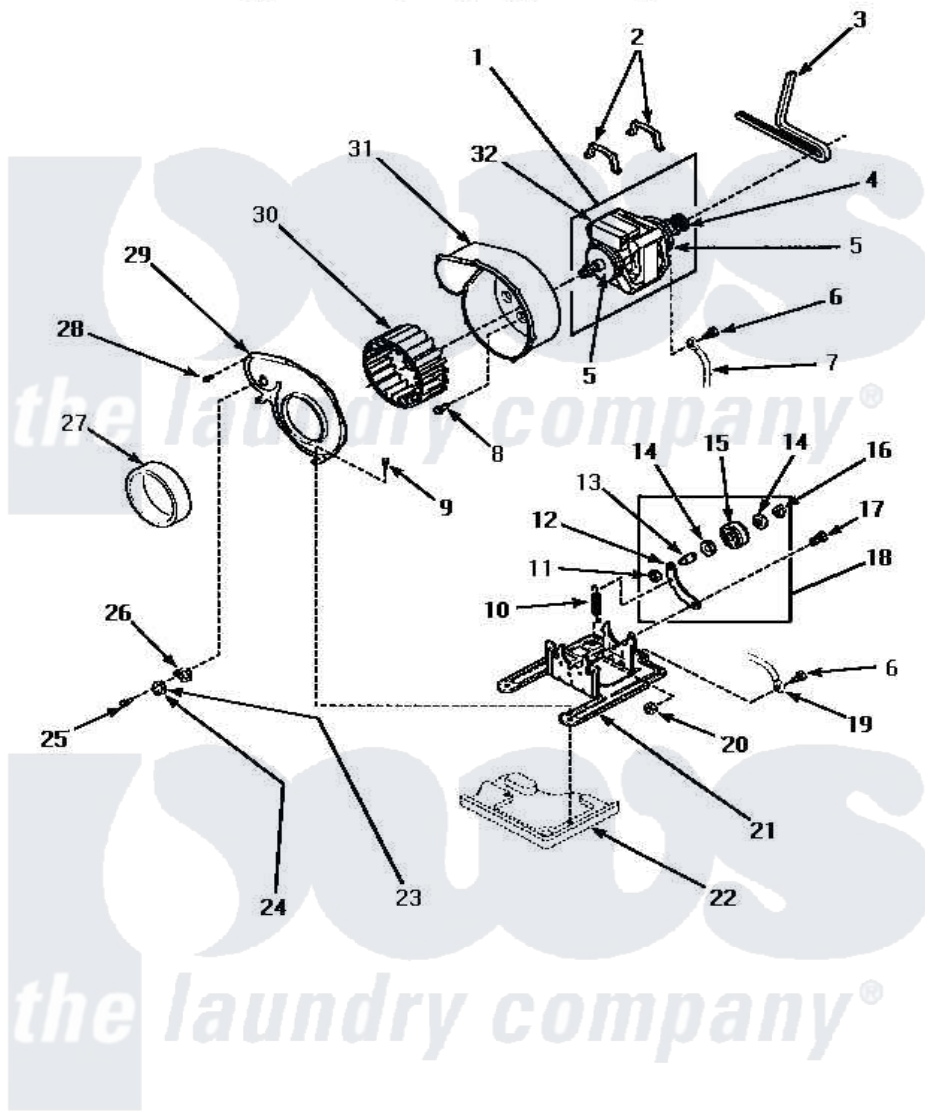

Amana LE9207W (BOM: P1163710W W) 10 - MOTOR, EXHAUST FAN & BELT

MOTOR, EXHAUST FAN AND BELT

Amana [Residential Amana LE9207W \(BOM: P1163710W W\) Dryer Parts](#) Parts Diagram 10 - MOTOR, EXHAUST FAN & BELT

[Click on the part number to view part](#)

Item	Original Part Number	Replaced By	Status	Part Description
1	501211	2200376		Motor
2	Y58047	660658		Clamp, Motor Mounting 343481 685441
3	59174	40111201		Belt, Cylinder
4	500011			Pulley, Motor
5	58044A		Not Available	MOUNT,MOTOR-LOCKING
6	20530			Screw, 10-24 x 3/8 Hex
7	Y00000000		Not Available	SEE NOTE GROUND WIRE FROM MOTOR TO MOUNTING BRACKET, GREEN
8	Y31645	27001200		Screw
9	33562	27001200		Screw
10	56076			Spring, Idler
11	56156	358160		Nut
12	500910	37001144		Assembly- Idler

13	56461		Shaft
14	52549		Washer, 501 ID X3/4 Odx
15	Y54414		Assembly, Wheel And Bearing
16	23748		Ring, Retaining
17	500824		Screw, 1/4-20 Unc Hex
18	500269	37001287	Assembly, Idler Lever/Shaft/Pulley
19	Y00000000	Not Available	SEE NOTE GROUND WIRE FROM MOTOR TO MOUNTING BRACKET, GREEN
20	52566	27001225	Nut, Jam Mid Lock 1/4-20
21	500822	503613	Mount, Motor
22	Y00000000	Not Available	SEE NOTE BASE
23	59500		Assembly, Thermistor
25	23222	3177991	Screw
27	500313		Seal, Blower Housing
28	31260		Screw, No.8 X 3/8 Ind H
29	500078	511969P	Kit Blower Housing And Cover
30	56000	510139P	Assembly Blower Fan Package
31	56020		Housing, Blower
32	501218	Not Available	MOTOR SWITCH (DOES NOT INCLUDE THERMAL PROT