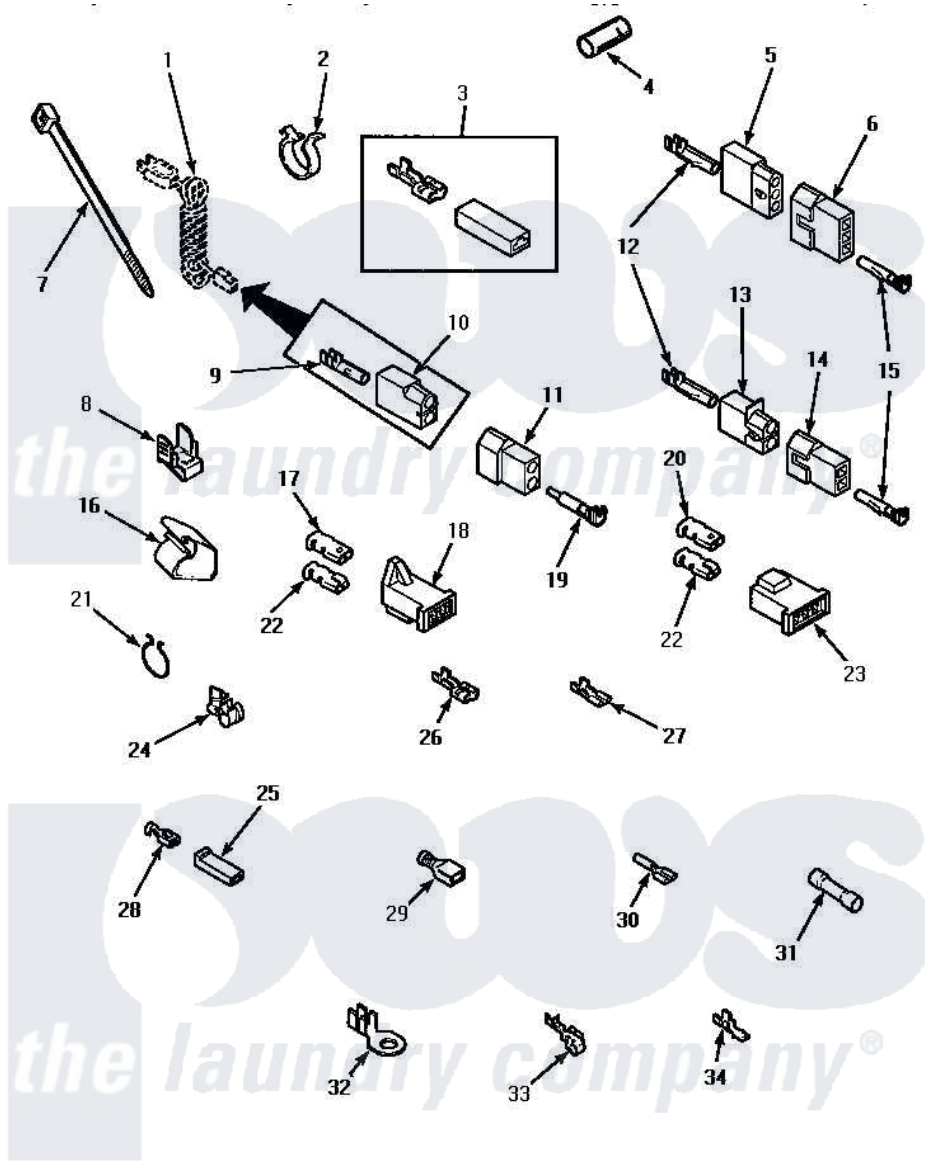

# Amana LE9207W (BOM: P1163710W W) 12 - TERMINALS

## TERMINALS

Amana Residential Amana LE9207W (BOM: P1163710W W) Dryer Parts Parts Diagram 12 - TERMINALS  
 Click on the part number to view part

Item	Original Part Number	Replaced By	Status	Part Description
1	Y00000000		Not Available	SEE NOTE POWER CORD -- (GAS MODELS)
2	61510	<a href="#">504034</a>		Clip, Wire
3	<a href="#">Y00237</a>			Terminal-Female 1/4 ((1) 12 GAUGE Wire Or(2) 18 GA
4	Y21365	<a href="#">503670</a>		Sleeve Insulator
5	23039	<a href="#">697780</a>		Receptacle,
6	<a href="#">23040</a>			Plug-3 Circuit
7	55881	<a href="#">M0321209</a>		Tie-Electrical
8	Y00161	<a href="#">B5733302</a>		Clip, Ground
9	<a href="#">00130</a>			Terminal, Pin-1/8 Femal
10	<a href="#">56265</a>			Receptacle, 2 Circuit
11	<a href="#">56266</a>			Plug
12	Y00117	<a href="#">5011-XX</a>		093 Female Socket
13	<a href="#">56451</a>			Receptacle, 2 Circuit
14	<a href="#">56448</a>			Terminal Block Plug
15	<a href="#">Y00116</a>			Terminal, Pin-Male