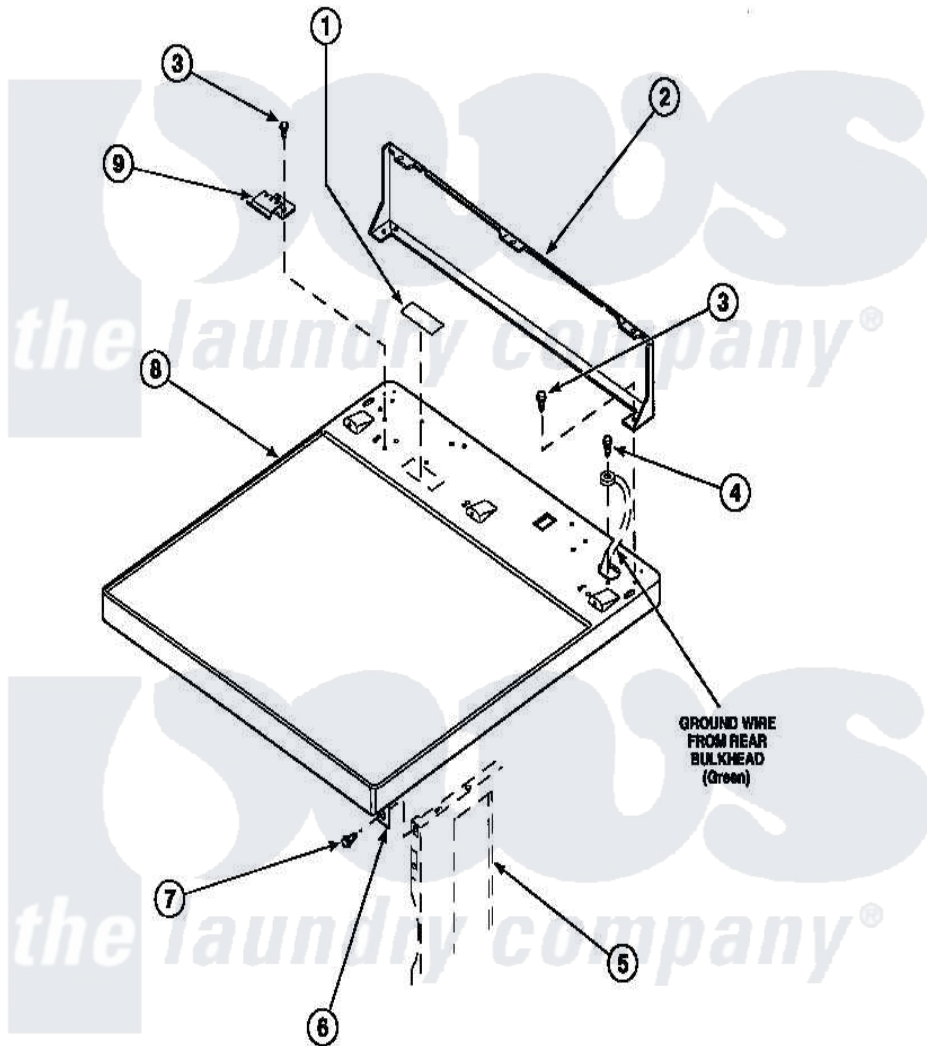

**Amana LE9207W2 (BOM: PLE9207W2) 01 - CABINET TOP AND CONTROL HOOD REAR PANEL**

Amana Residential Amana LE9207W2 (BOM: PLE9207W2) Dryer Parts Parts Diagram 01 - CABINET TOP AND CONTROL HOOD REAR PANEL  
Click on the part number to view part

Item	Original Part Number	Replaced By	Status	Part Description
1	24903		Not Available	STICKER,DISCONNECT POW
2	500343		Not Available	PANEL,BACK(HOME HOOD)
3	501086	<a href="#">90767</a>		Screw, 8A X 3/8 Hex Washer Head Tapping
4	<a href="#">20530</a>			Screw, 10-24 x 3/8 Hex
5	500001P		Not Available	(ADD LETTER BEFORE "P" IN PART
6	500084	<a href="#">40130801</a>		Bracket, Top Mount
7	33562	<a href="#">27001200</a>		Screw
8	500085P		Not Available	(ADD LETTER L-L, W-W TO PART N
9	501241	<a href="#">Y503876</a>		Clip, Hold Down