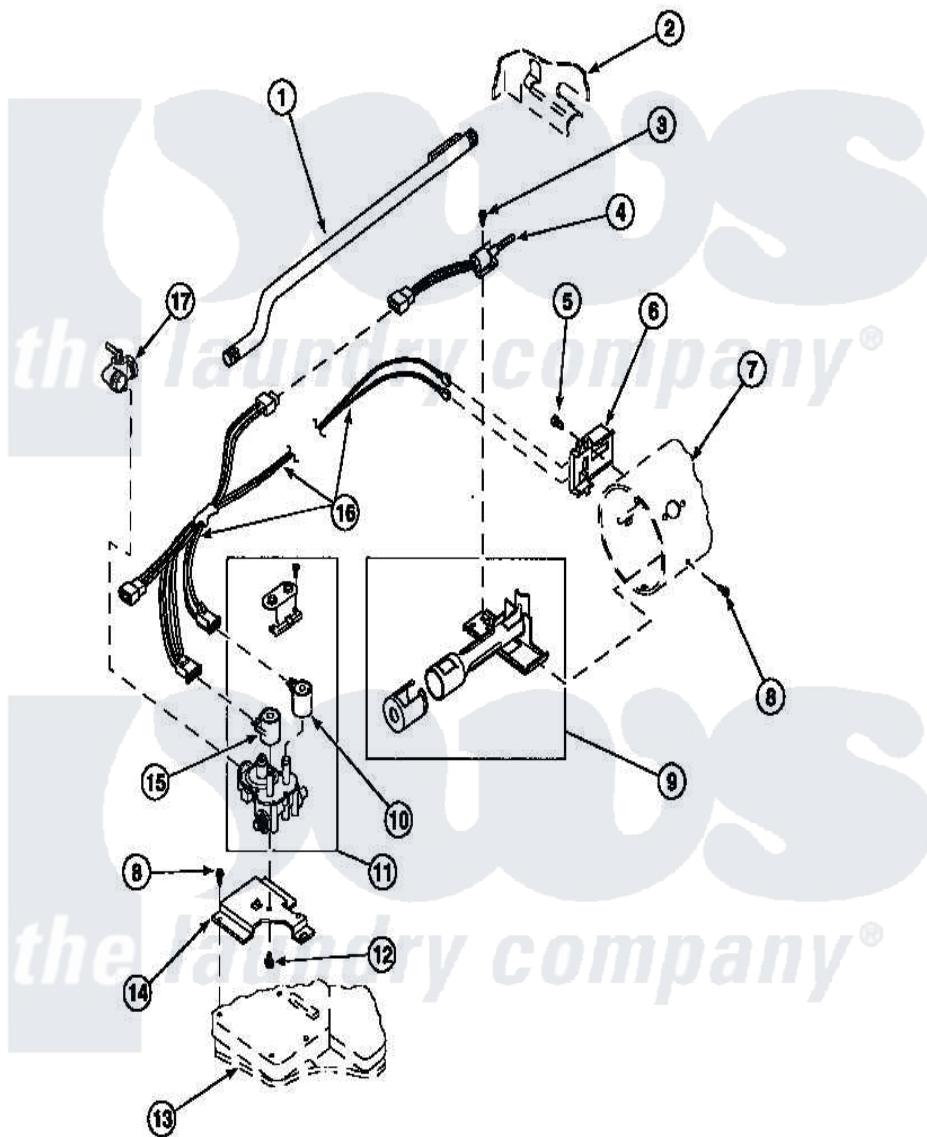

Amana LE9207W2 (BOM: PLE9207W2) 04 - GAS VALVE, IGNITER & GAS CONVERSION KITS

Amana Residential Amana LE9207W2 (BOM: PLE9207W2) Dryer Parts Parts Diagram 04 - GAS VALVE, IGNITER & GAS CONVERSION KITS

[Click on the part number to view part](#)

Item	Original Part Number	Replaced By	Status	Part Description
2	500001P		Not Available	(ADD LETTER BEFORE "P" IN PART
5	23222	3177991		Screw
8	501668	503688		Screw, 10B-16 X .34 I
13	500070			Base, Dryer
NI	500734			Assembly, Wire Harness
"	501336		Not Available	ASSY,WIRING HARNESS