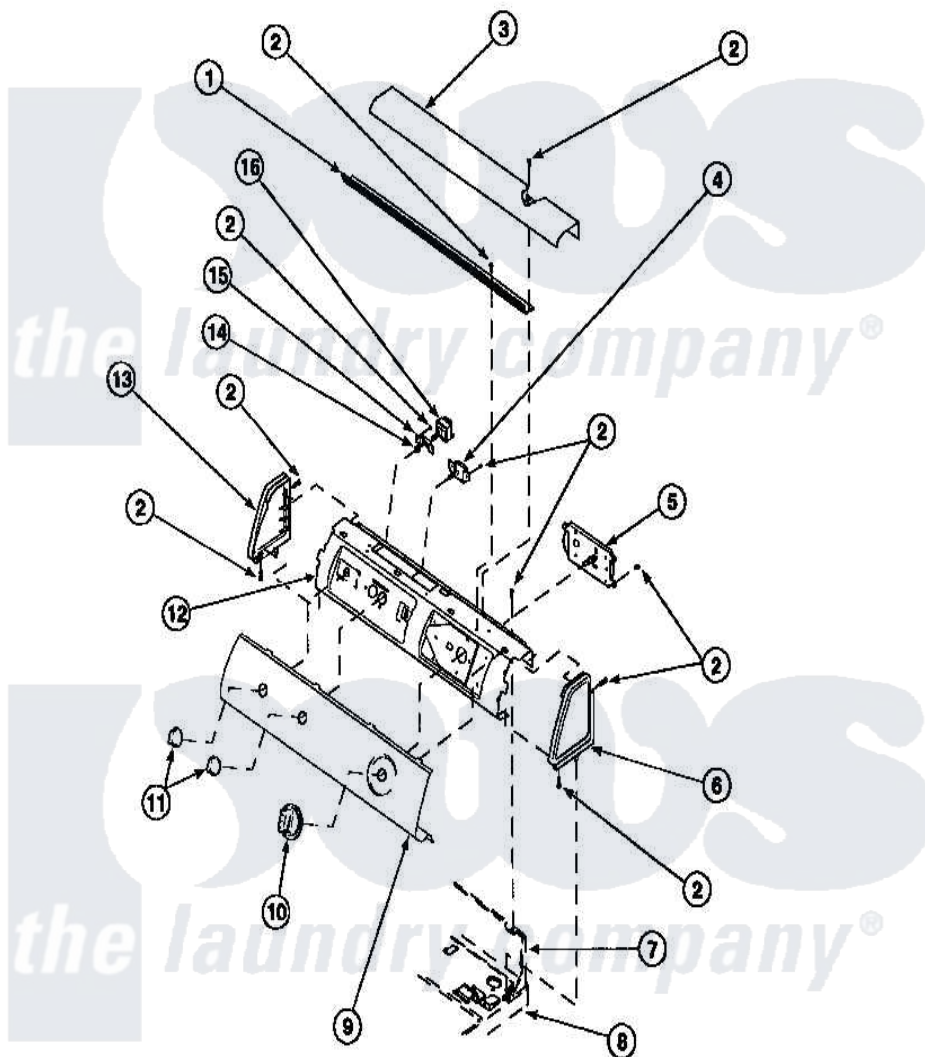

# Amana LE9207W2 (BOM: PLE9207W2) 05 - GRAPHIC PANEL, CONTROL HOOD AND CONTROLS

Amana Residential Amana LE9207W2 (BOM: PLE9207W2) Dryer Parts Parts Diagram 05 - GRAPHIC PANEL, CONTROL HOOD AND CONTROLS  
 Click on the part number to view part

Item	Original Part Number	Replaced By	Status	Part Description
2	501086	<a href="#">90767</a>		Screw, 8A X 3/8 HeX Washer Head Tapping
3	500303		Not Available	COVER, TOP
6	34817		Not Available	END CAP(RIGHT)
7	500343		Not Available	PANEL,BACK(HOME HOOD)
8	500085P		Not Available	(ADD LETTER L-L, W-W TO PART N
9	502630		Not Available	GRAPHIC PANEL
"	502206		Not Available	GRAPHIC PANEL
13	34818		Not Available	END CAP(LEFT)