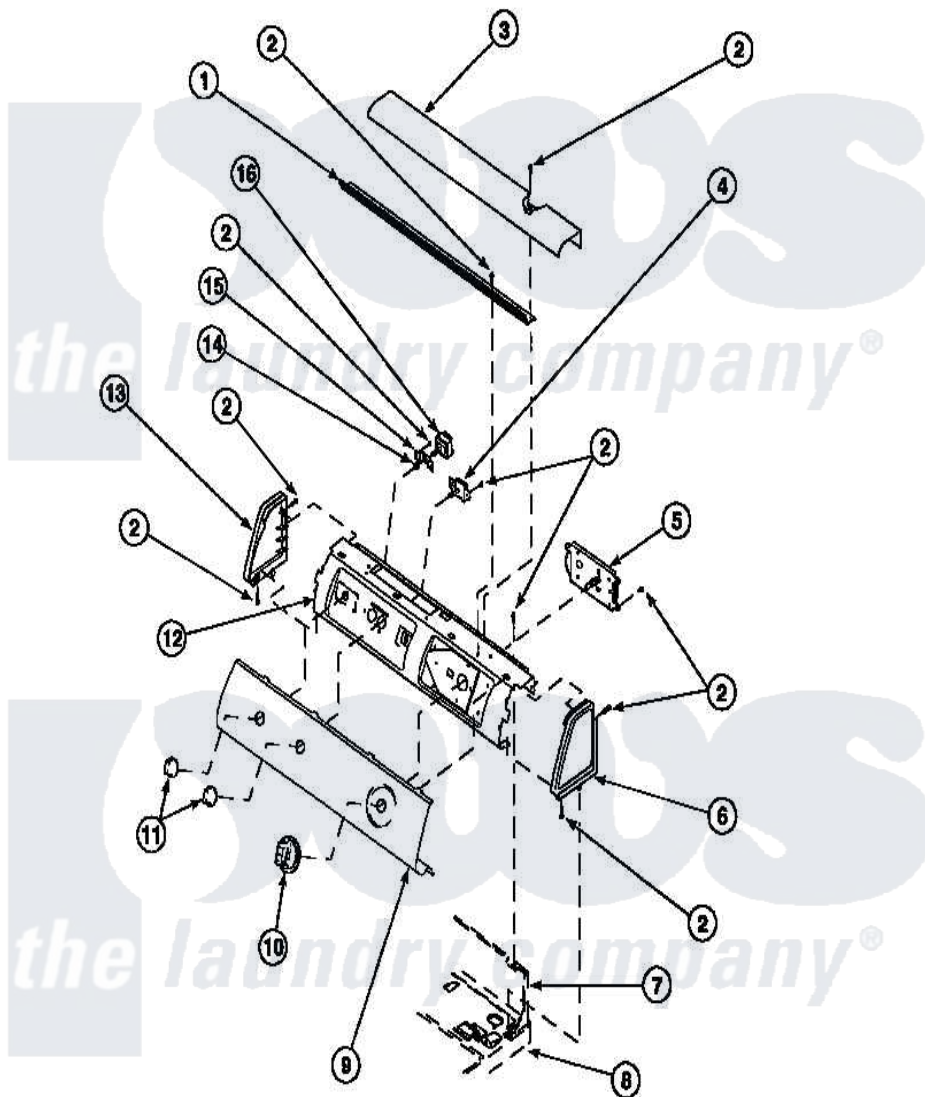

**Amana LE9207W2 (BOM: PLE9207W2) 06 - GRAPHIC PANEL, CONTROL HOOD AND CONTROLS**

Amana Residential Amana LE9207W2 (BOM: PLE9207W2) Dryer Parts Parts Diagram 06 - GRAPHIC PANEL, CONTROL HOOD AND CONTROLS  
 Click on the part number to view part

Item	Original Part Number	Replaced By	Status	Part Description
2	501086	<a href="#">90767</a>		Screw, 8A X 3/8 HeX Washer Head Tapping
3	500303		Not Available	COVER, TOP
5	501881		Not Available	TIMER
6	34817		Not Available	END CAP(RIGHT)
7	500343		Not Available	PANEL,BACK(HOME HOOD)
8	500085P		Not Available	(ADD LETTER L-L, W-W TO PART N
13	34818		Not Available	END CAP(LEFT)