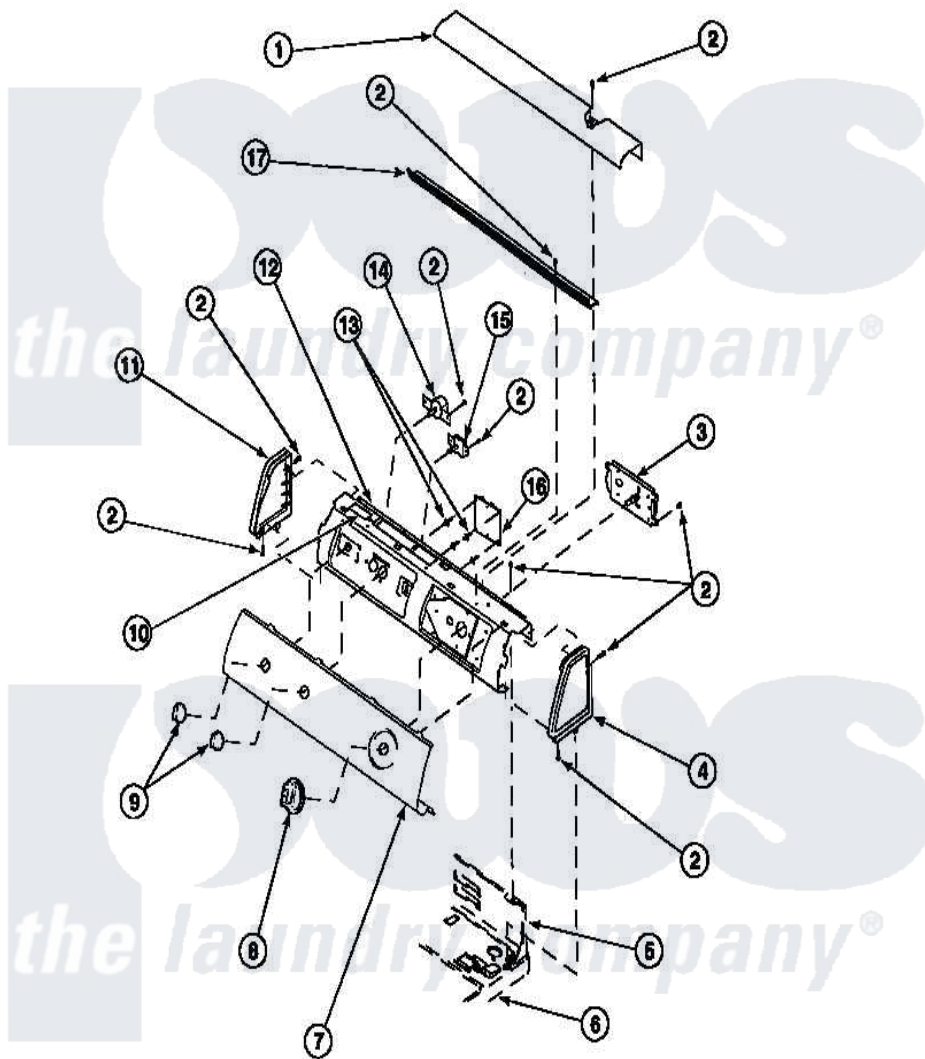

Amana LE9207W2 (BOM: PLE9207W2) 07 - GRAPHIC PANEL, CONTROL HOOD AND CONTROLS

Amana Residential Amana LE9207W2 (BOM: PLE9207W2) Dryer Parts Parts Diagram 07 - GRAPHIC PANEL, CONTROL HOOD AND CONTROLS
 Click on the part number to view part

Item	Original Part Number	Replaced By	Status	Part Description
1	500303		Not Available	COVER, TOP
2	501086	90767		Screw, 8A X 3/8 HeX Washer Head Tapping
3	501881		Not Available	TIMER
4	34817		Not Available	END CAP(RIGHT)
5	500343		Not Available	PANEL, BACK(HOME HOOD)
6	500085P		Not Available	(ADD LETTER L-L, W-W TO PART N
10	24903		Not Available	STICKER, DISCONNECT POW
11	34818		Not Available	END CAP(LEFT)