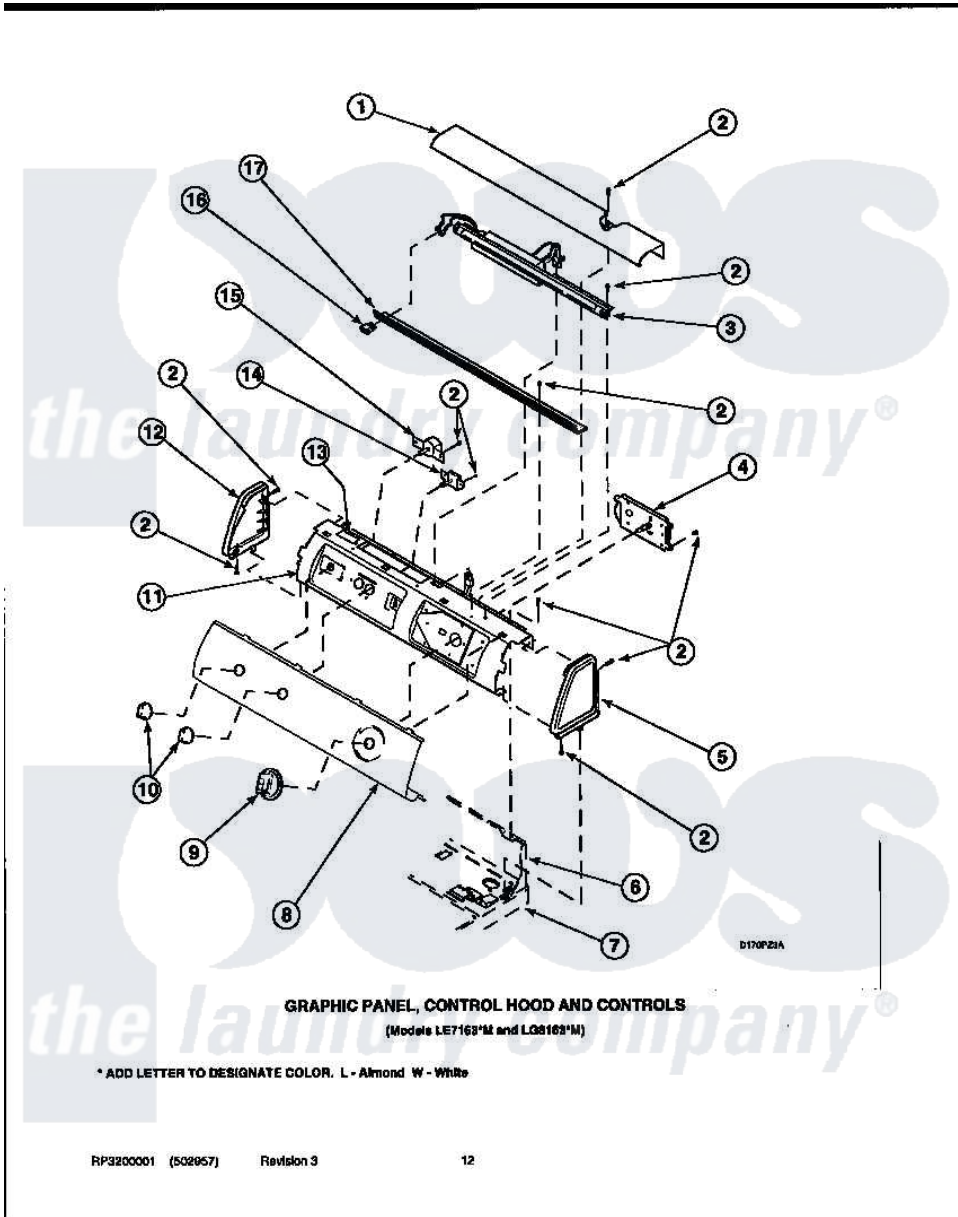

**Amana LE9207W2 (BOM: PLE9207W2) 08 - GRAPHIC PANEL, CONTROL HOOD AND CONTROLS**

Amana Residential Amana LE9207W2 (BOM: PLE9207W2) Dryer Parts Parts Diagram 08 - GRAPHIC PANEL, CONTROL HOOD AND CONTROLS  
Click on the part number to view part

| Item | Original Part Number  | Replaced By           | Status        | Part Description                        |
|------|-----------------------|-----------------------|---------------|---|
| 1    | 500303                |                       | Not Available | COVER, TOP                              |
| 2    | 501086                | <a href="#">90767</a> |               | Screw, 8A X 3/8 HeX Washer Head Tapping |
| 3    | <a href="#">34836</a> |                       |               | Assembly, Fluorescent Light             |
| 5    | 34817                 |                       | Not Available | END CAP(RIGHT)                          |
| 6    | 500343                |                       | Not Available | PANEL,BACK(HOME HOOD)                   |
| 7    | 500085P               |                       | Not Available | (ADD LETTER L-L, W-W TO PART N          |
| 12   | 34818                 |                       | Not Available | END CAP(LEFT)                           |
| 13   | 24903                 |                       | Not Available | STICKER,DISCONNECT POW                  |
| 16   | 35038                 |                       | Not Available | SWITCH/ WHITE                           |
| 17   | 500308                |                       | Not Available | DIFFUSER W/HOLE                         |