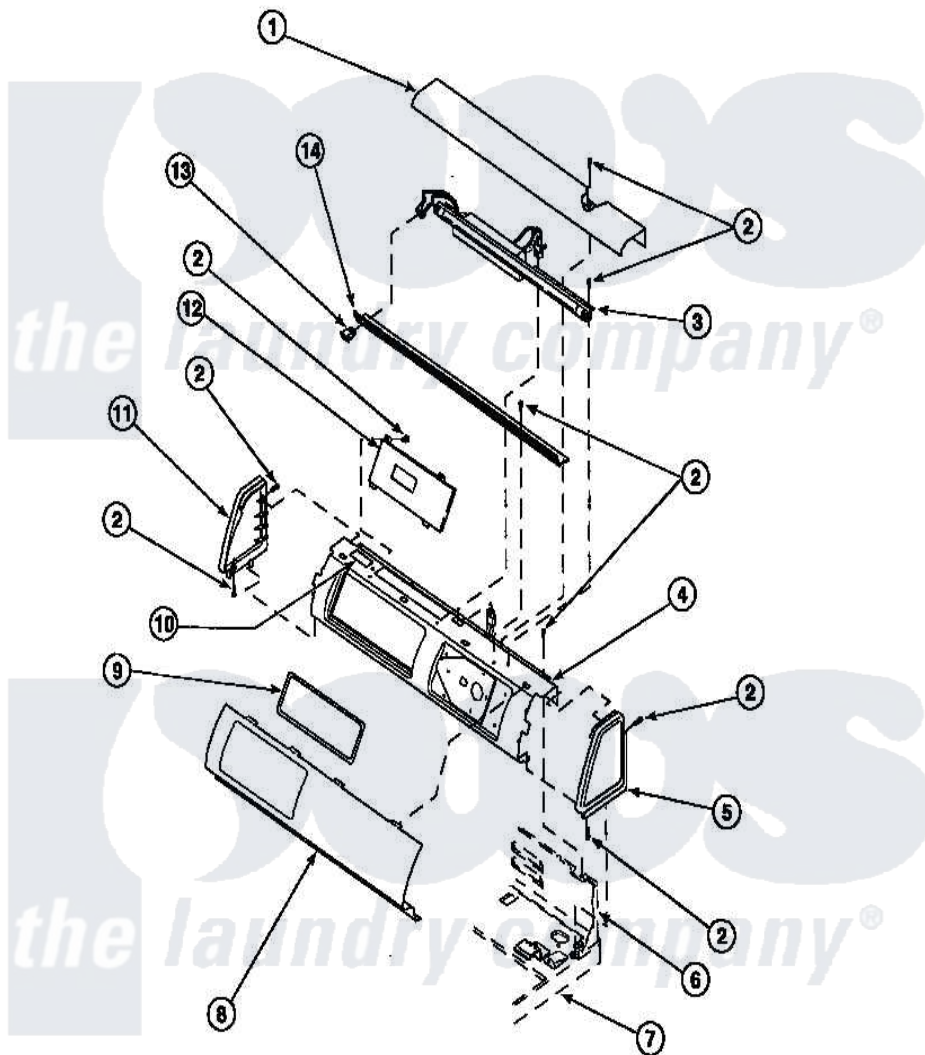

# Amana LE9207W2 (BOM: PLE9207W2) 09 - GRAPHIC PANEL, CONTROL HOOD AND CONTROLS

Amana Residential Amana LE9207W2 (BOM: PLE9207W2) Dryer Parts Parts Diagram 09 - GRAPHIC PANEL, CONTROL HOOD AND CONTROLS  
 Click on the part number to view part

Item	Original Part Number	Replaced By	Status	Part Description
1	500303		Not Available	COVER, TOP
2	501086	<a href="#">90767</a>		Screw, 8A X 3/8 HeX Washer Head Tapping
3	<a href="#">34836</a>			Assembly, Fluorescent Light
4	<a href="#">500301</a>			Bracket, Electronic Control
5	34817		Not Available	END CAP(RIGHT)
6	500343		Not Available	PANEL,BACK(HOME HOOD)
7	500085P		Not Available	(ADD LETTER L-L, W-W TO PART N
8	500529		Not Available	GRAPHIC PANEL
9	Y500528		Not Available	GASKET,ELECTRONIC CONTROL
10	24903		Not Available	STICKER,DISCONNECT POW
11	34818		Not Available	END CAP(LEFT)
12	500540P		Not Available	ELECTRONIC CONTROL