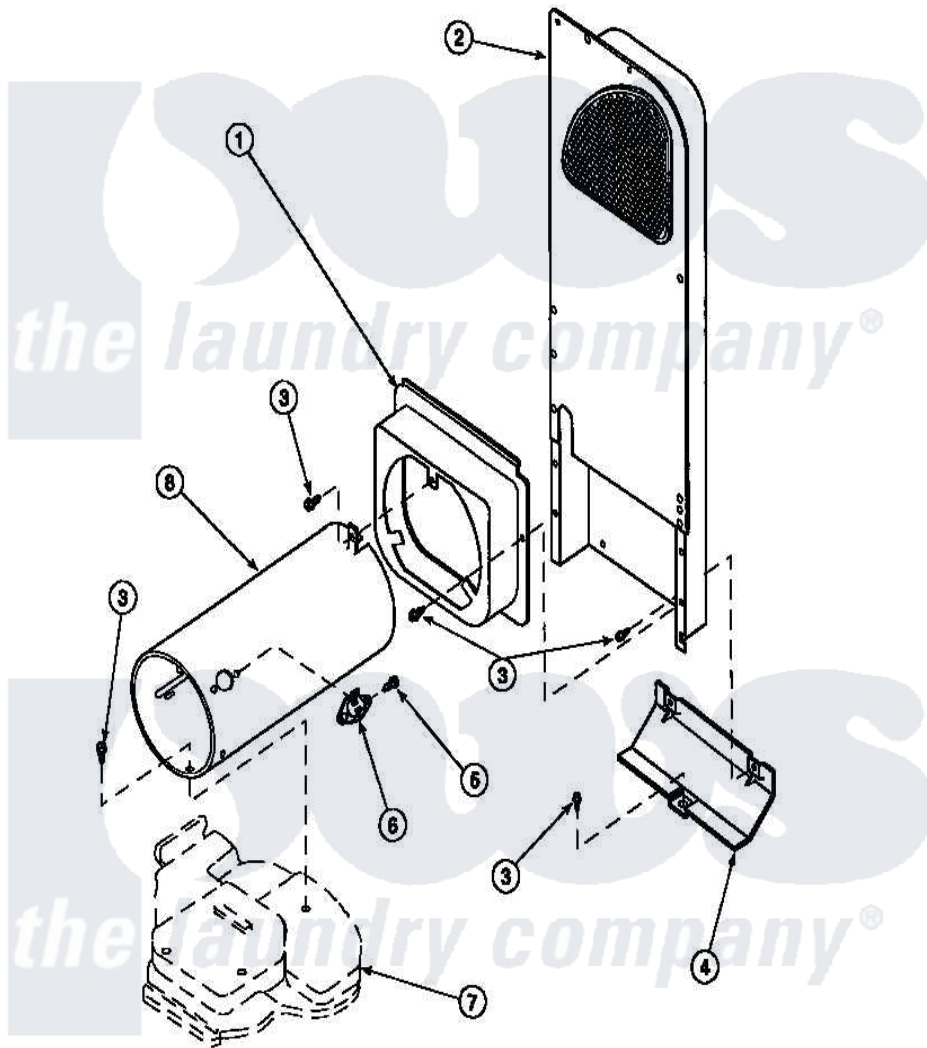

**Amana LE9207W2 (BOM: PLE9207W2) 11 - HEATER BOX ASSY  
ORIGINALLY ON GAS DRYER**

Amana Residential Amana LE9207W2 (BOM: PLE9207W2) Dryer Parts Parts Diagram 11 - HEATER BOX ASSY  
ORIGINALLY ON GAS DRYER  
Click on the part number to view part

Item	Original Part Number	Replaced By	Status	Part Description
2	500179P	<a href="#">503605</a>		Assembly, Heater Duct
3	501668	<a href="#">503688</a>		Screw, 10B-16 X .34 I
4	60952		Not Available	SHIELD,HEAT DUCT
7	<a href="#">500070</a>			Base, Dryer