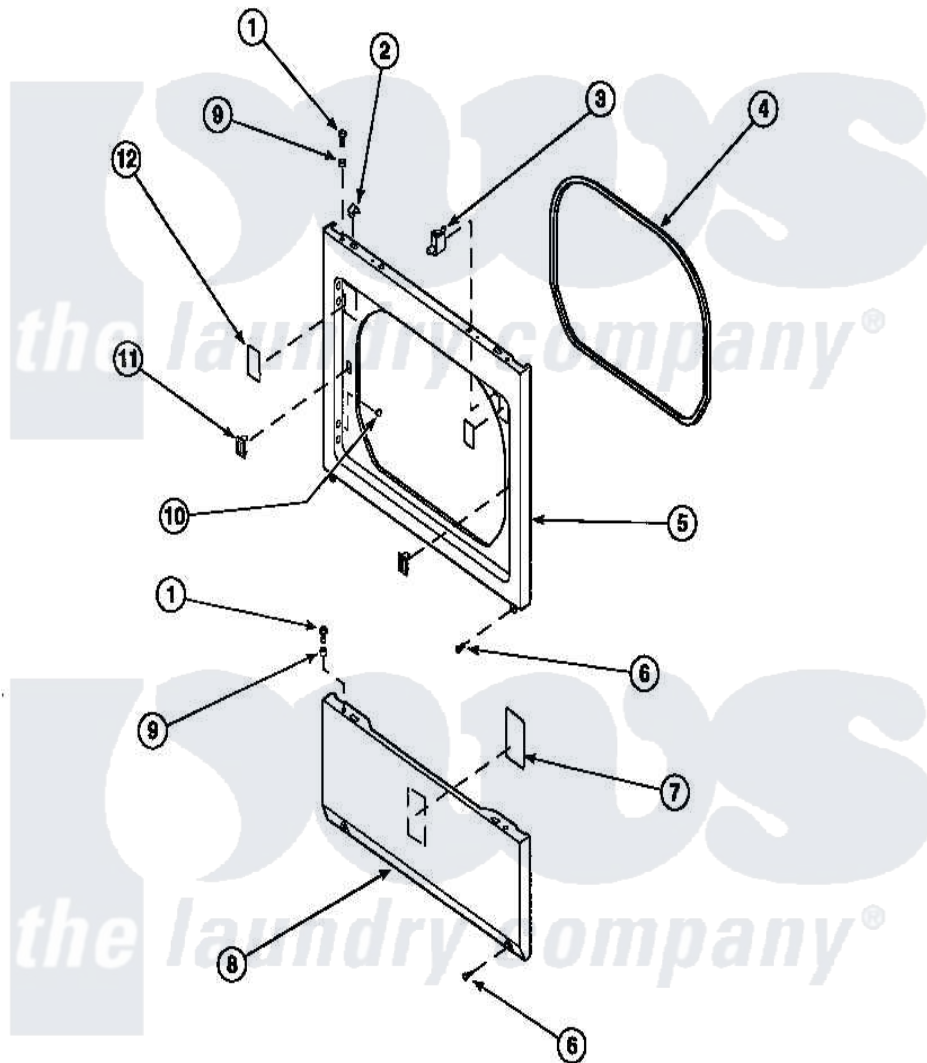

Amana LE9207W2 (BOM: PLE9207W2) 14 - LOWER ACCESS PANEL, FRONT PANEL AND SEAL

Amana Residential Amana LE9207W2 (BOM: PLE9207W2) Dryer Parts Parts Diagram 14 - LOWER ACCESS PANEL, FRONT PANEL AND SEAL

[Click on the part number to view part](#)

Item	Original Part Number	Replaced By	Status	Part Description
1	32671	Y014874		Screw, Idler Arm And Sleeve
2	56080	22001650		Fastener, Spring
3	Y62872	W10169313		Switch-Dor
4	500034			Seal, Front Panel
6	33562	27001200		Screw
9	56079	505187		Locator, Panel
10	500227	505295		Screw, No.8ab-16 x 3/4 PH
11	54660	LA-1003		Door Catch Kit
12	500281		Not Available	STICKER