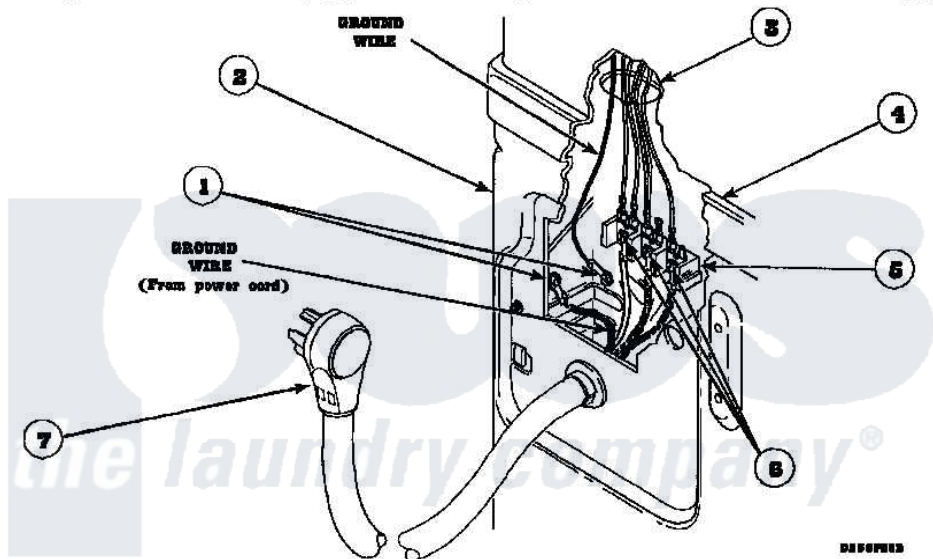

# Amana LE9207W2 (BOM: PLE9207W2) 17 - POWER CORDS

Amana Residential Amana LE9207W2 (BOM: PLE9207W2) Dryer Parts Parts Diagram 17 - POWER CORDS  
 Click on the part number to view part

Item	Original Part Number	Replaced By	Status	Part Description
1	502120	<a href="#">489069</a>		Xxscrew, 10-12 X 1/2
"	<a href="#">20530</a>			Screw, 10-24 x 3/8 Hex
2	500001P		Not Available	(ADD LETTER BEFORE "P" IN PART
3	500343		Not Available	PANEL, BACK(HOME HOOD)
4	500085P		Not Available	(ADD LETTER L-L, W-W TO PART N
5	61923P	<a href="#">61923</a>		Block, Terminal
6	Y61199	<a href="#">3400094</a>		Screw, 10-32 X 3/8