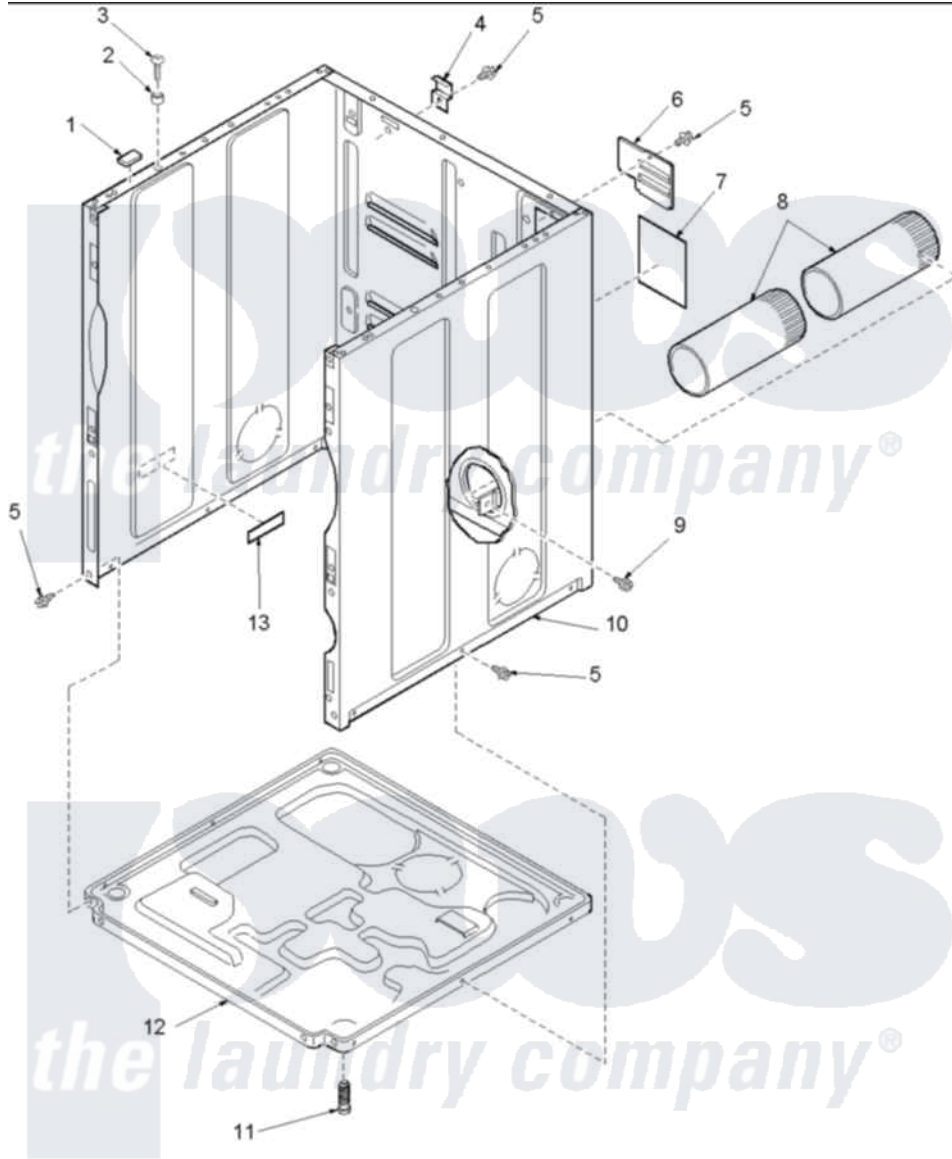

# Amana LEA10AW (BOM: PLEA10AW) 01 - CABINET AND BASE

Amana Residential Amana LEA10AW (BOM: PLEA10AW) Dryer Parts Parts Diagram 01 - CABINET AND BASE  
 Click on the part number to view part

Item	Original Part Number	Replaced By	Status	Part Description
1	<a href="#">Y56128</a>			Pad, Bumper
2	<a href="#">505187</a>			Locator, Panel
3	32671	<a href="#">Y014874</a>		Screw, Idler Arm And Sleeve
4	<a href="#">500003</a>			Hinge, Top
6	500114	<a href="#">510903</a>		Plate Access Panel
7	501289		Not Available	(ELECTRIC MODELS)
8	<a href="#">505518</a>			Duct, Exhaust
9	<a href="#">503688</a>			Screw, 10B-16 X .34 I
10	501688W	<a href="#">37001284</a>		Cabinet As Pack
11	<a href="#">Y500101</a>			Leg, Leveling
12	<a href="#">500070</a>			Base, Dryer
13	61294		Not Available	(ELECTRIC MODELS)