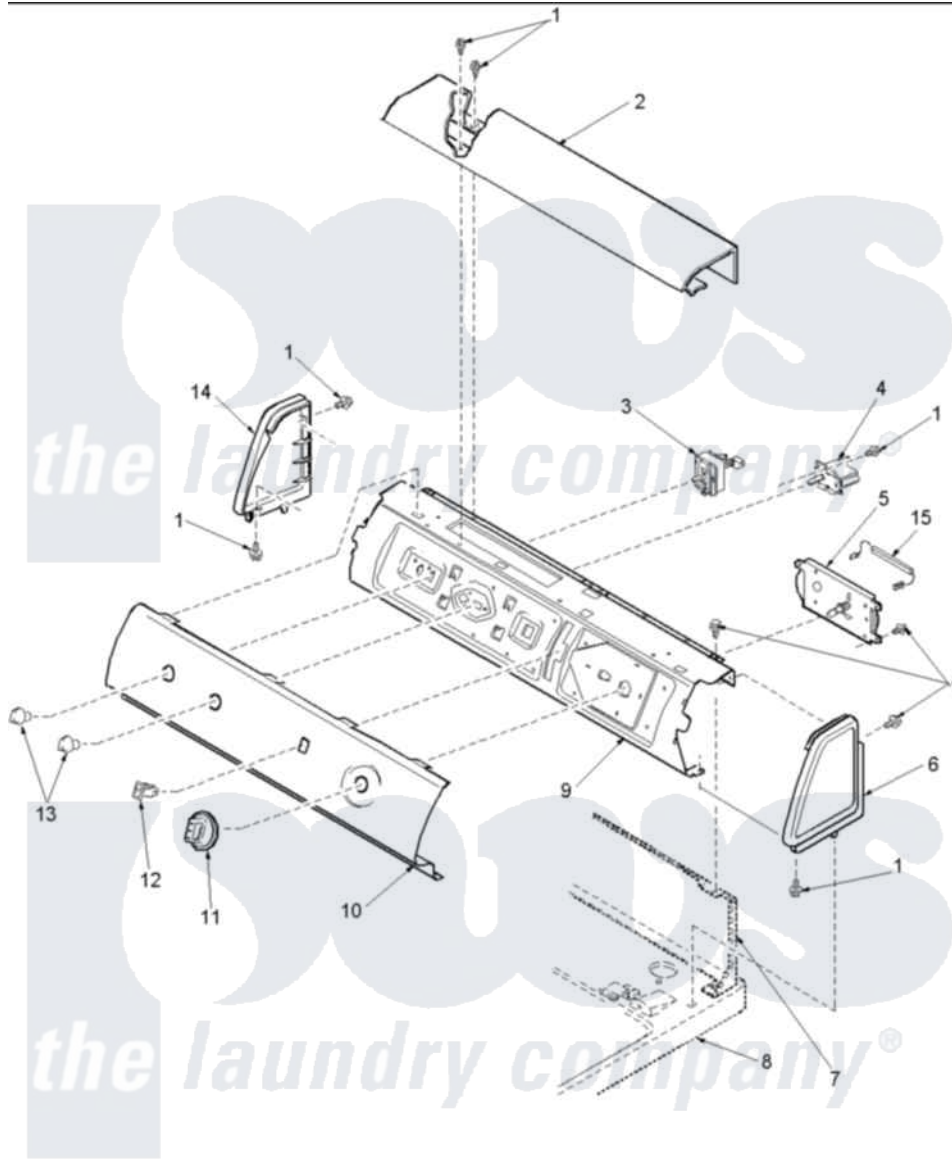

Amana LEA10AW (BOM: PLEA10AW) 02 - CONTROL PANEL

Amana Residential Amana LEA10AW (BOM: PLEA10AW) Dryer Parts Parts Diagram 02 - CONTROL PANEL
 Click on the part number to view part

Item	Original Part Number	Replaced By	Status	Part Description
2	503674W			Cover, Top
5	505472			Timer, 3 Cycle
6	504008W		Not Available	CAP-END RH
9	503901		Not Available	PANEL,SUPPORT CONTROL (MECH)
10	503591W			Panel, Graphic
11	502220W			Knob, Timer
14	504009W	40012702W		Endcap
15	504775			Resistor,