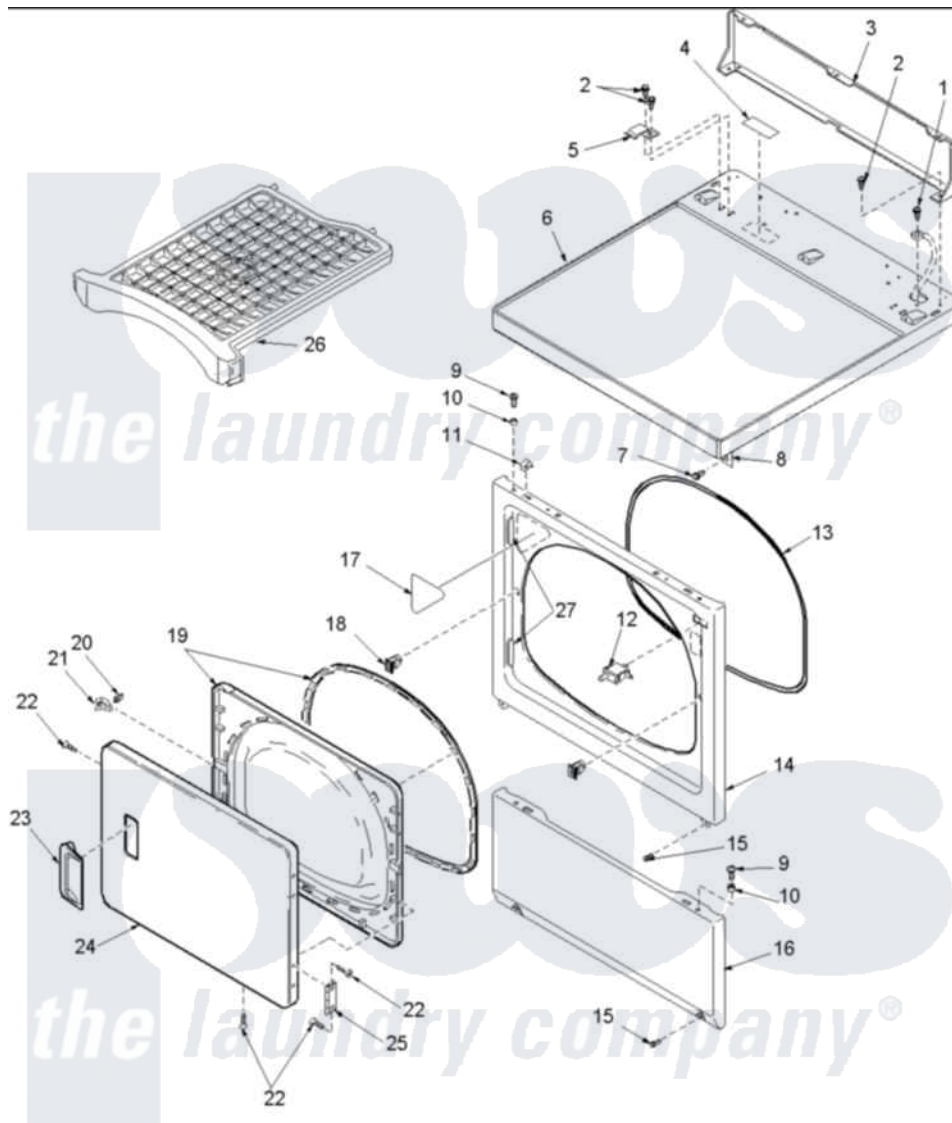

Amana LEA10AW (BOM: PLEA10AW) 03 - DOOR AND FRONT, ACCESS, AND TOP PANELS

Amana [Residential Amana LEA10AW \(BOM: PLEA10AW\) Dryer Parts](#) Parts Diagram 03 - DOOR AND FRONT, ACCESS, AND TOP PANELS
 Click on the part number to view part

Item	Original Part Number	Replaced By	Status	Part Description
1	503688			Screw, 10B-16 X .34 I
2	501086	90767		Screw, 8A X 3/8 HeX Washer Head Tapping
3	500343		Not Available	PANEL,BACK(HOME HOOD)
4	24903R4		Not Available	STICKER
5	Y503876			Clip, Hold Down
6	500085W	37001027		Panel, Top
7	503661	27001200		Screw
8	500084	40130801		Bracket, Top Mount
9	32671	Y014874		Screw, Idler Arm And Sleeve
10	505187			Locator, Panel
11	56080	22001650		Fastener, Spring
12	Y504570	W10169313		Switch-Dor
13	504005	511056		Seal Front Panel
14	503639W	503656WP		Panel, Front