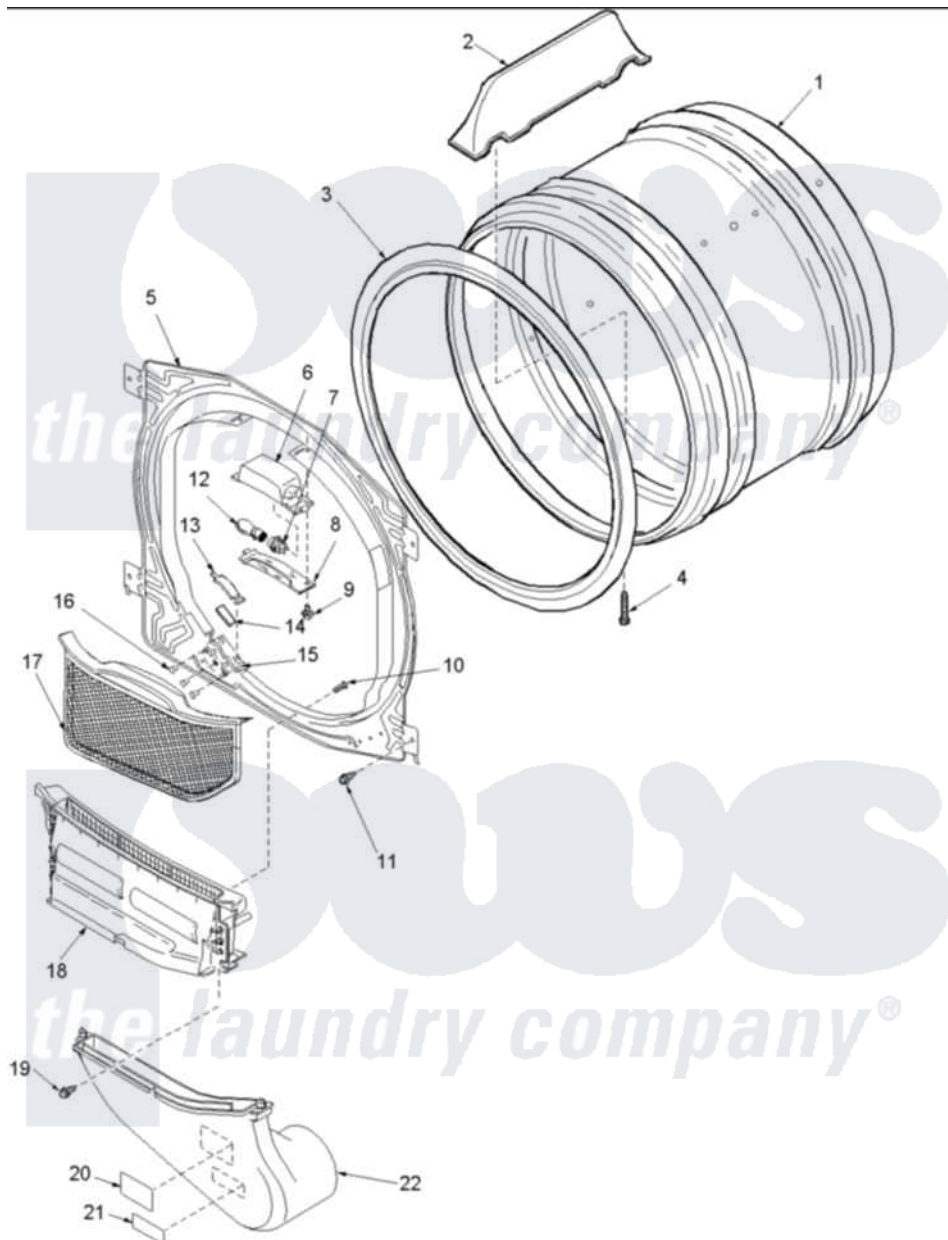

Amana LEA10AW (BOM: PLEA10AW) 04 - FRONT BULKHEAD, AIR DUCT & CYLINDER

Amana Residential Amana LEA10AW (BOM: PLEA10AW) Dryer Parts Parts Diagram 04 - FRONT BULKHEAD, AIR DUCT & CYLINDER

[Click on the part number to view part](#)

Item	Original Part Number	Replaced By	Status	Part Description
1	504467W	504467WP		Cylinder Assembly
2	503703	12002559		Baffle Kit
3	501801	37001132		Seal, Cylinder
4	Y62588			Screw, 10BT-12 X 1 Tap
5	503756W			Assembly, Blkh Front CO
13	37001036			Bracket, Cylinder Glide
"	Y501676	37001298		Glide- Dry
14	500092	510189		Pad Felt
15	37001031	3370225		Screw
17	Y503627	37001142		Filter, Lint
18	Y504203	37001141		Air Duct Assembly
19	501285			Screw, No.12 X 9/16-Pla
20	500049		Not Available	STICKER
21	56259		Not Available	STICKER
22	Y503626	37001141		Air Duct Assembly