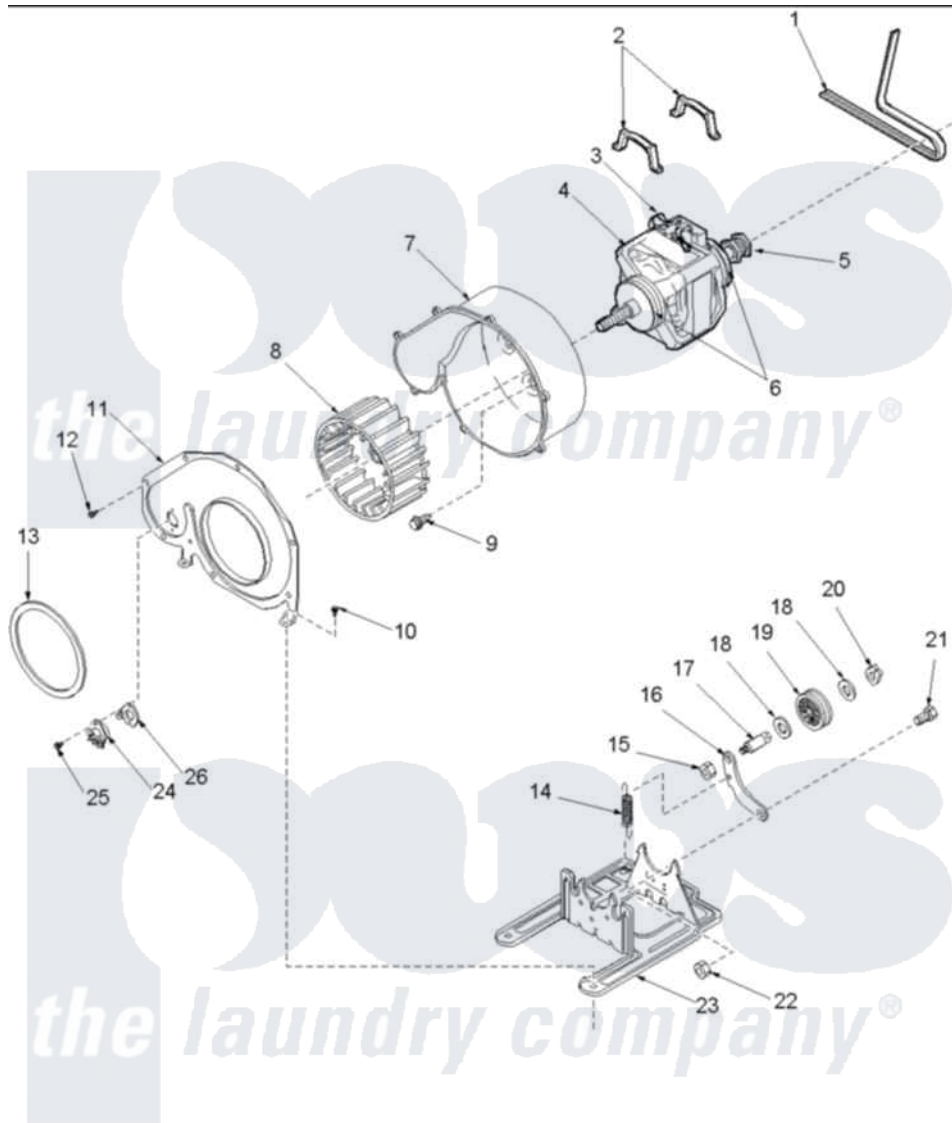

Amana LEA10AW (BOM: PLEA10AW) 06 - MOTOR AND FAN ASSEMBLIES

Amana Residential Amana LEA10AW (BOM: PLEA10AW) Dryer Parts Parts Diagram 06 - MOTOR AND FAN ASSEMBLIES

Click on the part number to view part

Item	Original Part Number	Replaced By	Status	Part Description
1	59174	40111201		Belt, Cylinder
2	Y58047	660658		Clamp, Motor Mounting 343481 685441
3	501218		Not Available	MOTOR SWITCH (DOES NOT INCLUDE THERMAL PROT
4	502368	2200376		Motor
5	500011			Pulley, Motor
6	590P3			Motor Hub Ring Kit
7	56020			Housing, Blower
8	56000	510139P		Assembly Blower Fan Package
9	Y31645	27001200		Screw
10	503661	27001200		Screw
11	500078	511969P		Kit Blower Housing And Cover
12	31260			Screw, No.8 X 3/8 Ind H
13	504018	37001119		Seal, Blower Housing

14	56076		Spring, Idler
15	56156	358160	Nut
16	500910	37001144	Assembly- Idler
17	56461		Shaft
18	52549		Washer, 501 ID X3/4 Odx
19	Y54414		Assembly, Wheel And Bearing
20	23748		Ring, Retaining
21	500824		Screw, 1/4-20 Unc Hex
22	56156	358160	Nut
23	503613		Mount, Motor
24	Y504514		Thermostat
25	Y33561	489464	Screw
NI	500269	37001287	Assembly, Idler Lever/Shaft/Pulley