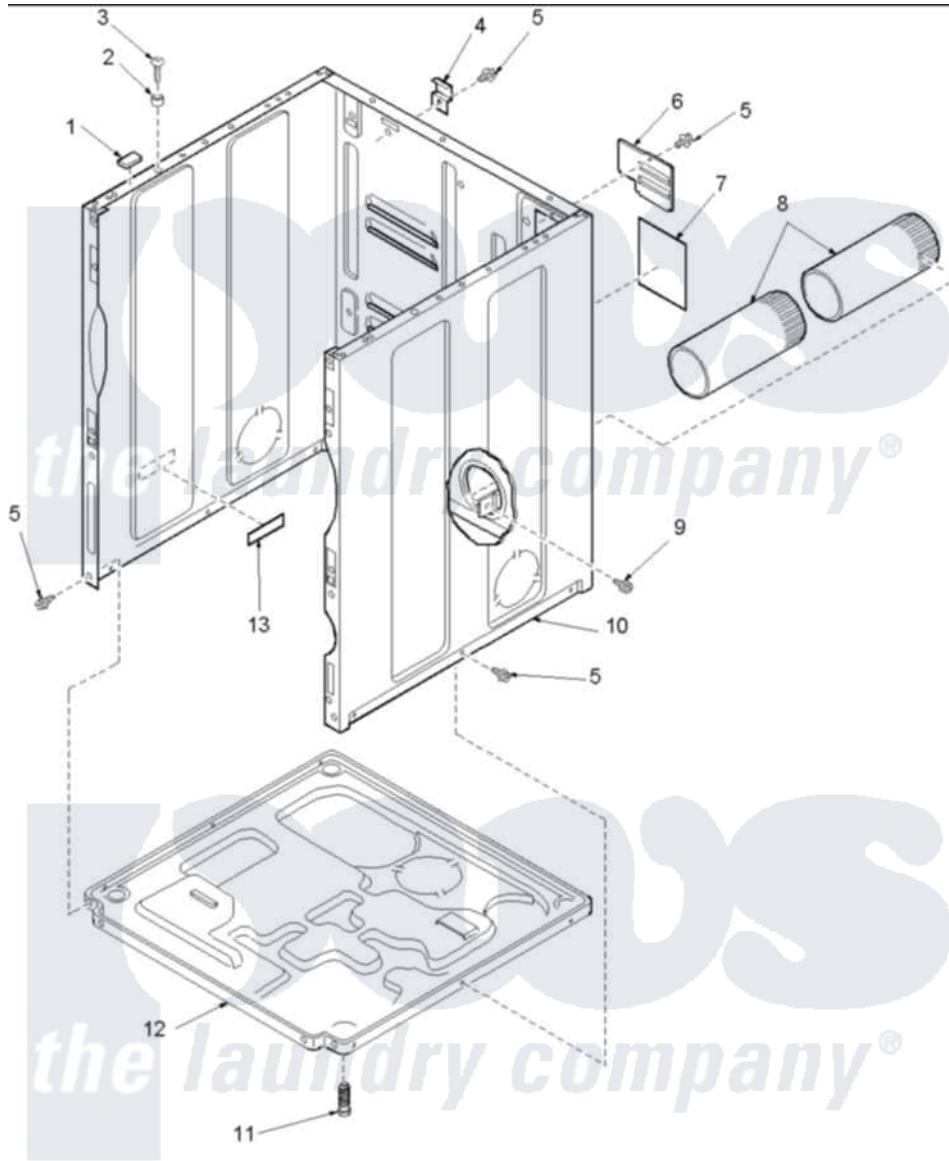

# Amana LEA20AW (BOM: PLEA20AW) 01 - CABINET AND BASE

Amana Residential Amana LEA20AW (BOM: PLEA20AW) Dryer Parts Parts Diagram 01 - CABINET AND BASE  
 Click on the part number to view part

Item	Original Part Number	Replaced By	Status	Part Description
1	<a href="#">Y56128</a>			Pad, Bumper
2	<a href="#">505187</a>			Locator, Panel
3	32671	<a href="#">Y014874</a>		Screw, Idler Arm And Sleeve
4	<a href="#">500003</a>			Hinge, Top
6	500114	<a href="#">510903</a>		Plate Access Panel
7	501289		Not Available	(ELECTRIC MODELS)
8	<a href="#">505518</a>			Duct, Exhaust
9	<a href="#">503688</a>			Screw, 10B-16 X .34 I
10	501688W	<a href="#">37001284</a>		Cabinet As Pack
11	<a href="#">Y500101</a>			Leg, Leveling
12	<a href="#">500070</a>			Base, Dryer
13	61294		Not Available	(ELECTRIC MODELS)