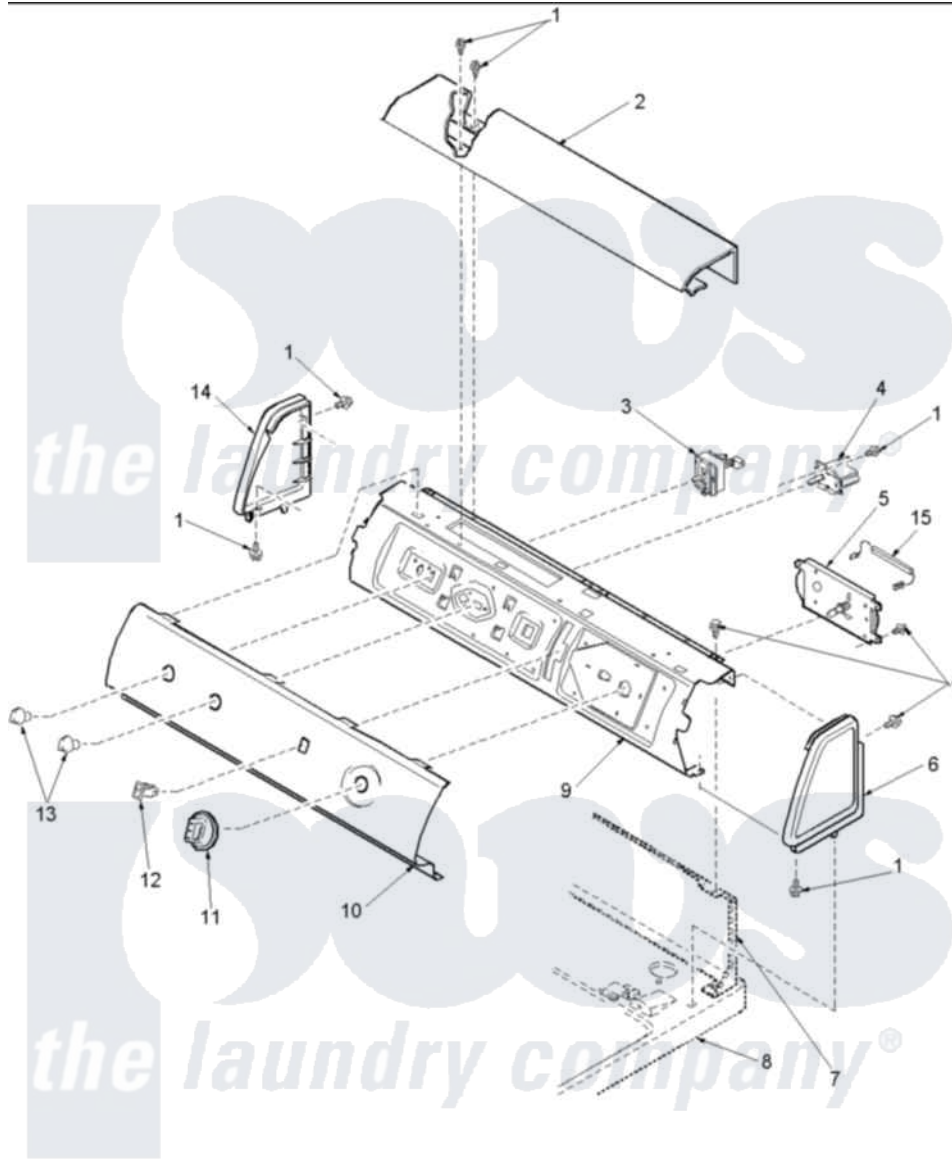

# Amana LEA20AW (BOM: PLEA20AW) 02 - CONTROL PANEL

Amana Residential Amana LEA20AW (BOM: PLEA20AW) Dryer Parts Parts Diagram 02 - CONTROL PANEL  
 Click on the part number to view part

Item	Original Part Number	Replaced By	Status	Part Description
2	<a href="#">503674W</a>			Cover, Top
3	<a href="#">Y503997</a>			Switch, Fabric Selector
5	505473	<a href="#">505797P</a>		Kit Timer And Harness
6	504008W		Not Available	CAP-END RH
9	503901		Not Available	PANEL,SUPPORT CONTROL (MECH)
10	503592W		Not Available	PANEL, GRAPHIC
11	<a href="#">502220W</a>			Knob, Timer
13	<a href="#">36701W</a>			Knob
14	504009W	<a href="#">40012702W</a>		Endcap
15	<a href="#">504775</a>			Resistor,