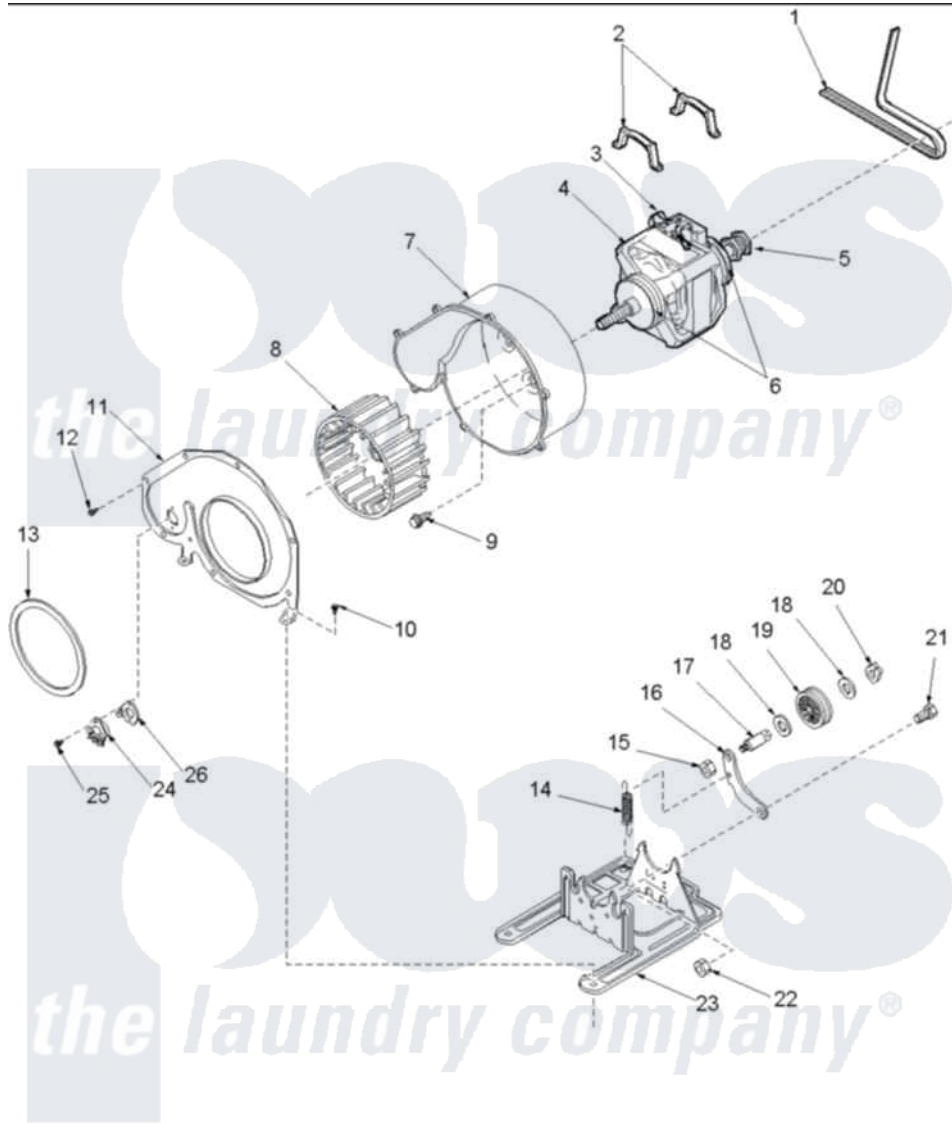

Amana LEA20AW (BOM: PLEA20AW) 06 - MOTOR AND FAN ASSEMBLIES

Amana Residential Amana LEA20AW (BOM: PLEA20AW) Dryer Parts Parts Diagram 06 - MOTOR AND FAN ASSEMBLIES

Click on the part number to view part

Item	Original Part Number	Replaced By	Status	Part Description
1	59174	40111201		Belt, Cylinder
2	Y58047	660658		Clamp, Motor Mounting 343481 685441
3	501218		Not Available	MOTOR SWITCH (DOES NOT INCLUDE THERMAL PROT
4	502368	2200376		Motor
5	500011			Pulley, Motor
6	590P3			Motor Hub Ring Kit
7	56020			Housing, Blower
8	56000	510139P		Assembly Blower Fan Package
9	Y31645	27001200		Screw
10	503661	27001200		Screw
11	500078	511969P		Kit Blower Housing And Cover
12	31260			Screw, No.8 X 3/8 Ind H
13	504018	37001119		Seal, Blower Housing

14	56076		Spring, Idler
15	56156	358160	Nut
16	500910	37001144	Assembly- Idler
17	56461		Shaft
18	52549		Washer, 501 ID X3/4 Odx
19	Y54414		Assembly, Wheel And Bearing
20	23748		Ring, Retaining
21	500824		Screw, 1/4-20 Unc Hex
22	56156	358160	Nut
23	503613		Mount, Motor
24	Y504514		Thermostat
25	Y33561	489464	Screw
26	61623		Thermostat, Heater-BR
NI	500269	37001287	Assembly, Idler Lever/Shaft/Pulley