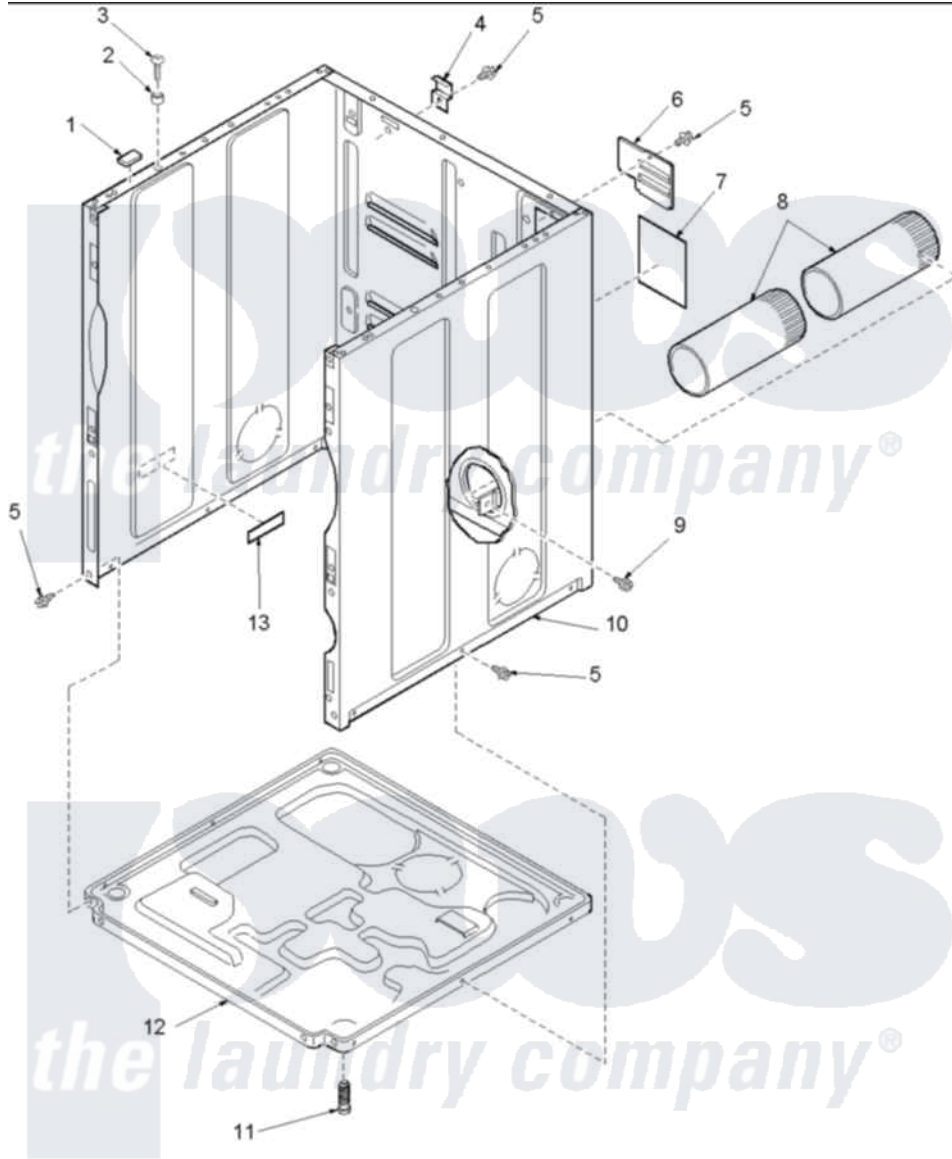

# Amana LEA30AL (BOM: PLEA30AL) 01 - CABINET AND BASE

Amana Residential Amana LEA30AL (BOM: PLEA30AL) Dryer Parts Parts Diagram 01 - CABINET AND BASE  
 Click on the part number to view part

Item	Original Part Number	Replaced By	Status	Part Description
1	<a href="#">Y56128</a>			Pad, Bumper
2	<a href="#">505187</a>			Locator, Panel
3	32671	<a href="#">Y014874</a>		Screw, Idler Arm And Sleeve
4	<a href="#">500003</a>			Hinge, Top
6	500114	<a href="#">510903</a>		Plate Access Panel
7	501289		Not Available	(ELECTRIC MODELS)
8	<a href="#">505518</a>			Duct, Exhaust
9	<a href="#">503688</a>			Screw, 10B-16 X .34 I
10	501688L		Not Available	ASSY, CAB (HOME)
11	<a href="#">Y500101</a>			Leg, Leveling
12	<a href="#">500070</a>			Base, Dryer
13	61294		Not Available	(ELECTRIC MODELS)