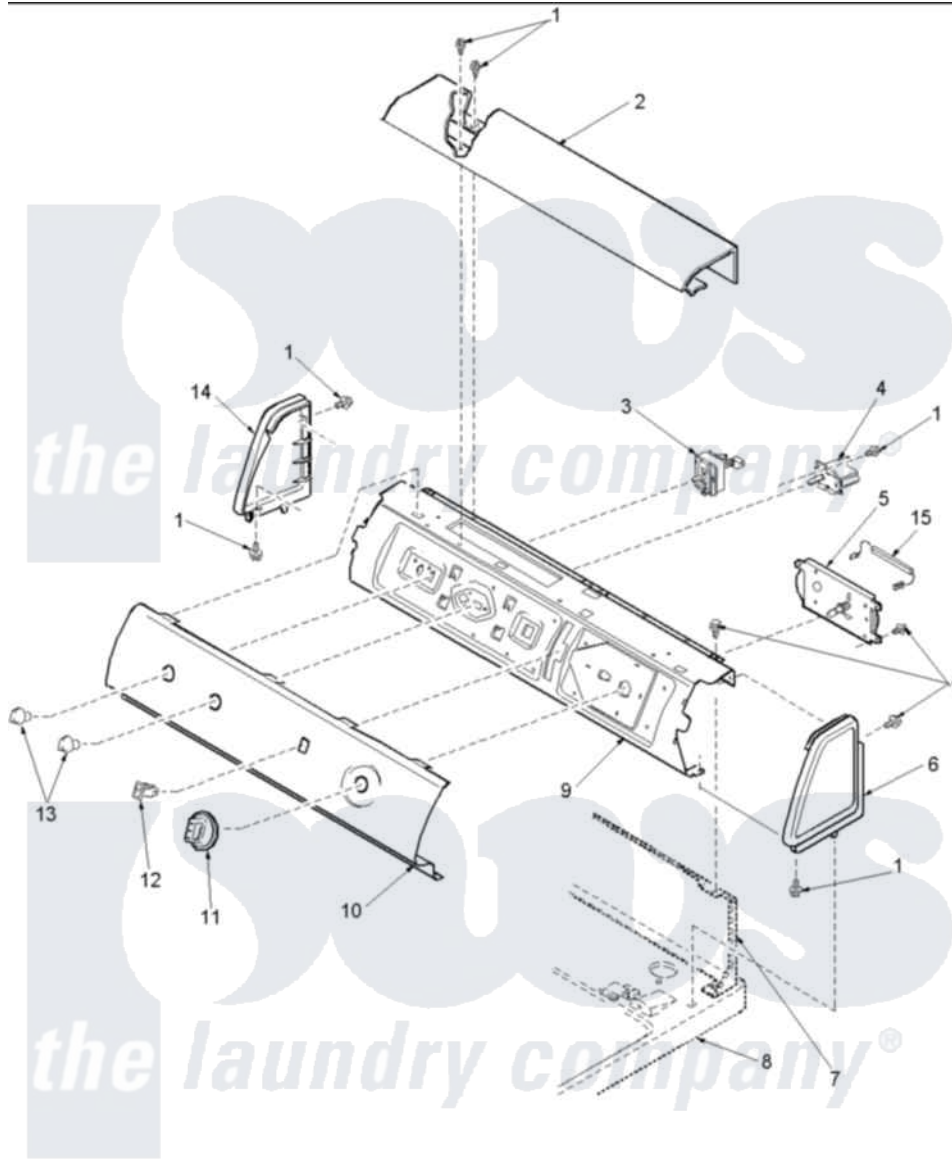

Amana LEA30AL (BOM: PLEA30AL) 02 - CONTROL PANEL

Amana [Residential Amana LEA30AL \(BOM: PLEA30AL\) Dryer Parts](#) Parts Diagram 02 - CONTROL PANEL
 Click on the part number to view part

Item	Original Part Number	Replaced By	Status	Part Description
2	503674L		Not Available	COVER, TOP
3	Y503997			Switch, Fabric Selector
4	504102	40070501		Buzzer, Adjustable
5	505474	505474P		Timer
6	504008L		Not Available	PANEL,END-RH ALMOND
9	503901		Not Available	PANEL,SUPPORT CONTROL (MECH)
10	503595L		Not Available	PANEL, GRAPHIC
11	502220L	40013601C		Assembly, Timer Knob
13	36701L			Knob
14	504009L		Not Available	PANEL,END LH ALMOND
15	504775			Resistor,