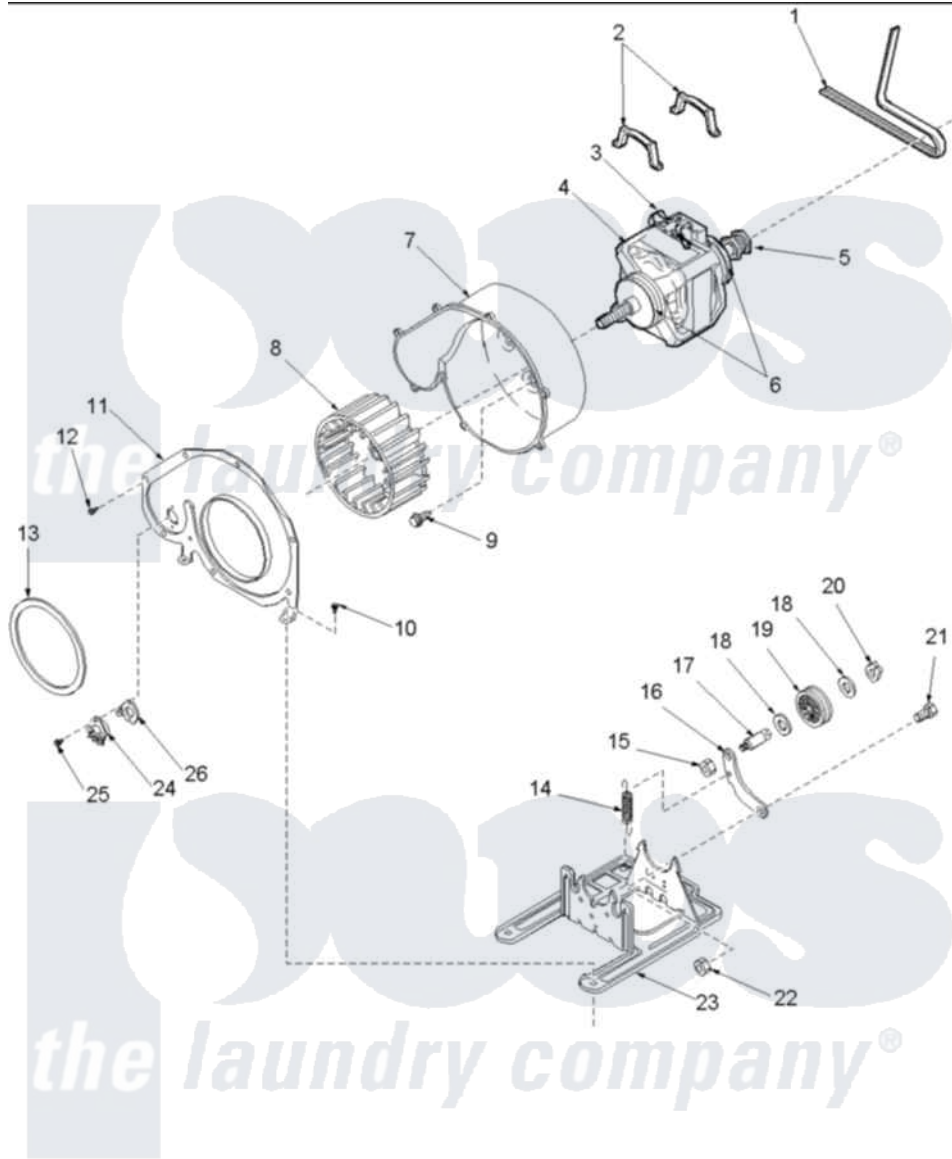

Amana LEA30AL (BOM: PLEA30AL) 06 - MOTOR AND FAN ASSEMBLIES

Amana [Residential Amana LEA30AL \(BOM: PLEA30AL\) Dryer Parts](#) Parts Diagram 06 - MOTOR AND FAN ASSEMBLIES

[Click on the part number to view part](#)

Item	Original Part Number	Replaced By	Status	Part Description
1	59174	40111201		Belt, Cylinder
2	Y58047	660658		Clamp, Motor Mounting 343481 685441
3	501218		Not Available	MOTOR SWITCH (DOES NOT INCLUDE THERMAL PROT
4	502368	2200376		Motor
5	500011			Pulley, Motor
6	590P3			Motor Hub Ring Kit
7	56020			Housing, Blower
8	56000	510139P		Assembly Blower Fan Package
9	Y31645	27001200		Screw
10	503661	27001200		Screw
11	500078	511969P		Kit Blower Housing And Cover
12	31260			Screw, No.8 X 3/8 Ind H
13	504018	37001119		Seal, Blower Housing
14	56076			Spring, Idler

15	56156	358160	Nut
16	500910	37001144	Assembly- Idler
17	56461		Shaft
18	52549		Washer, 501 ID X3/4 Odx
19	Y54414		Assembly, Wheel And Bearing
20	23748		Ring, Retaining
21	500824		Screw, 1/4-20 Unc Hex
22	56156	358160	Nut
23	503613		Mount, Motor
24	Y504514		Thermostat
25	Y33561	489464	Screw
26	61623		Thermostat, Heater-BR
NI	500269	37001287	Assembly, Idler Lever/Shaft/Pulley