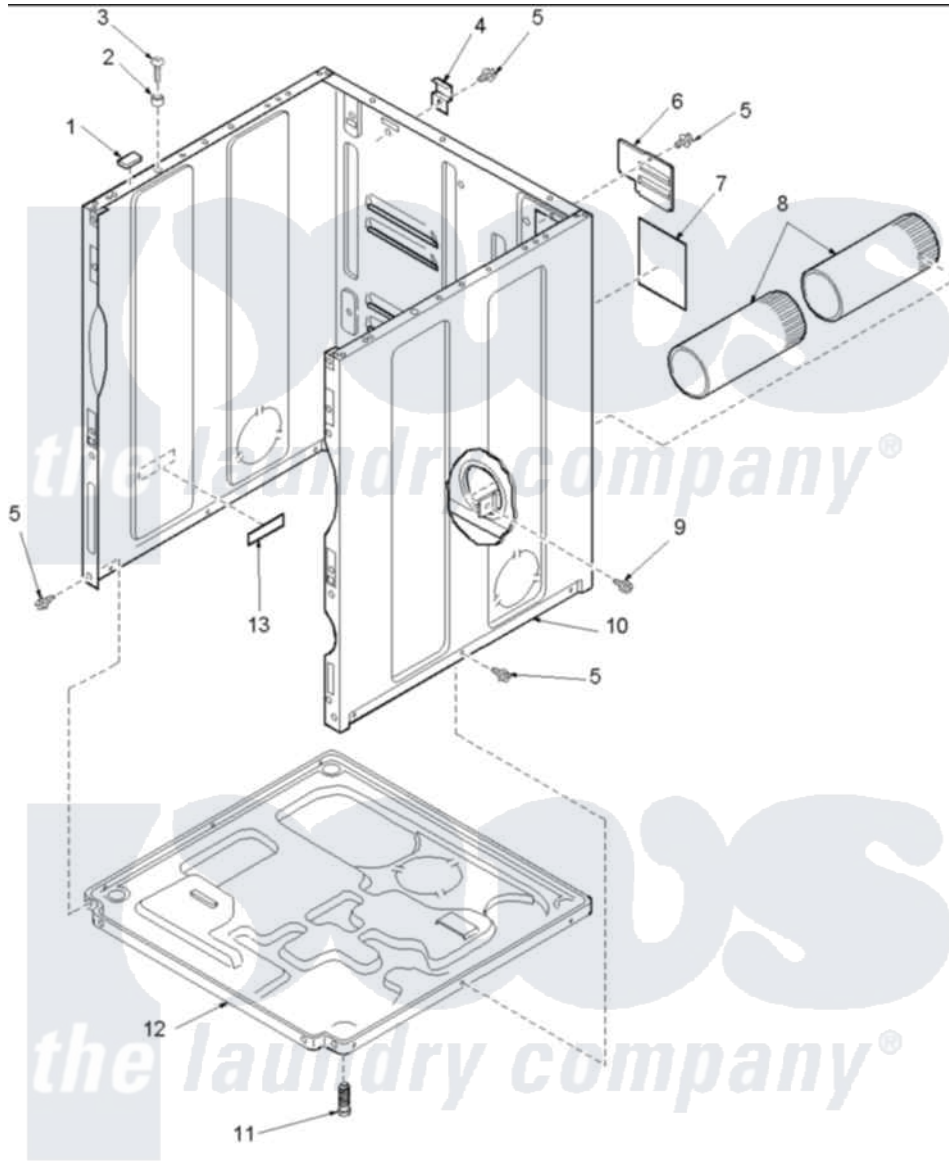

Amana LEA30AW (BOM: PLEA30AW) 01 - CABINET AND BASE

Amana Residential Amana LEA30AW (BOM: PLEA30AW) Dryer Parts Parts Diagram 01 - CABINET AND BASE
 Click on the part number to view part

Item	Original Part Number	Replaced By	Status	Part Description
1	Y56128			Pad, Bumper
2	505187			Locator, Panel
3	32671	Y014874		Screw, Idler Arm And Sleeve
4	500003			Hinge, Top
6	500114	510903		Plate Access Panel
7	501289		Not Available	(ELECTRIC MODELS)
8	505518			Duct, Exhaust
9	503688			Screw, 10B-16 X .34 I
10	501688W	37001284		Cabinet As Pack
11	Y500101			Leg, Leveling
12	500070			Base, Dryer
13	61294		Not Available	(ELECTRIC MODELS)