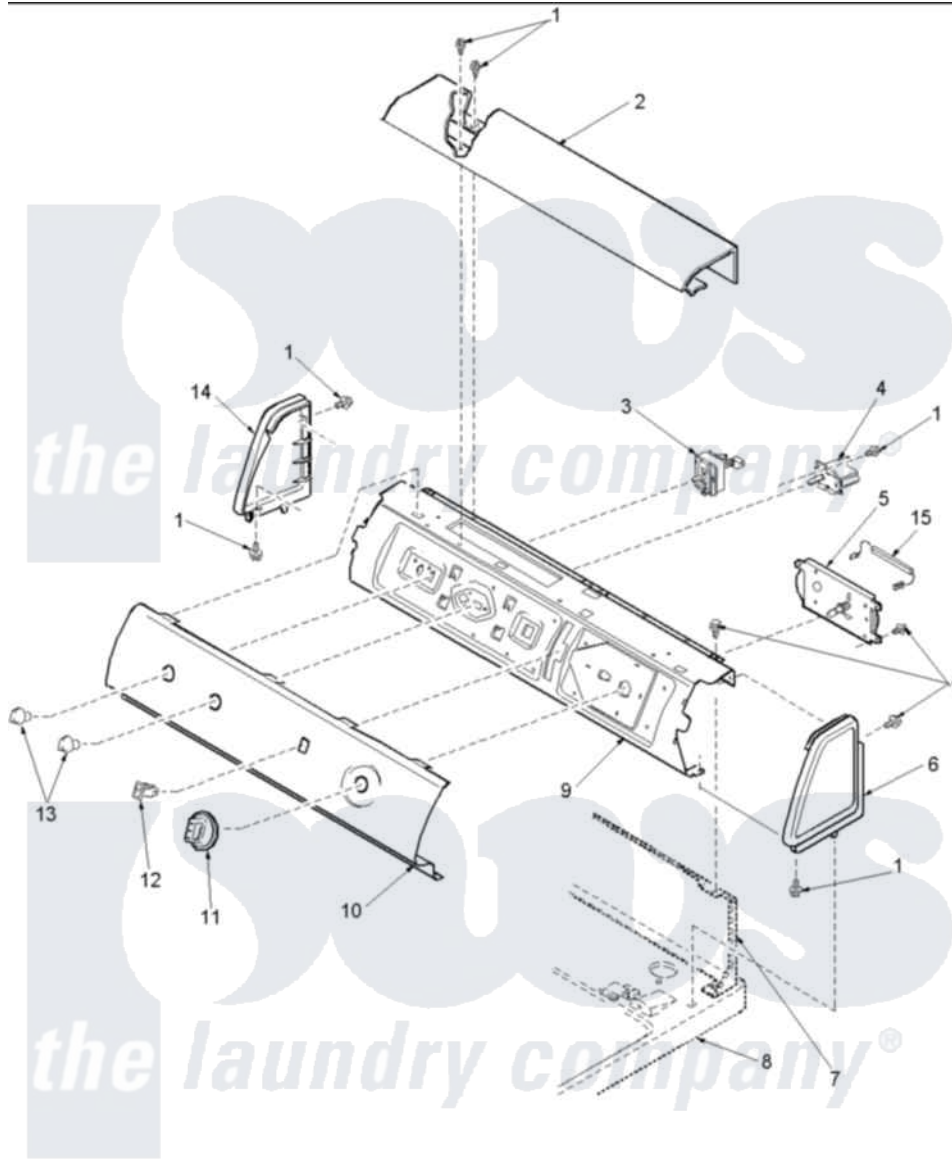

Amana LEA30AW (BOM: PLEA30AW) 02 - CONTROL PANEL

Amana Residential Amana LEA30AW (BOM: PLEA30AW) Dryer Parts Parts Diagram 02 - CONTROL PANEL
 Click on the part number to view part

Item	Original Part Number	Replaced By	Status	Part Description
2	503674W			Cover, Top
3	Y503997			Switch, Fabric Selector
4	504102	40070501		Buzzer, Adjustable
5	505474	505474P		Timer
6	504008W		Not Available	CAP-END RH
9	503901		Not Available	PANEL,SUPPORT CONTROL (MECH)
10	503595W		Not Available	PANEL, GRAPHIC
11	502220W			Knob, Timer
13	36701W			Knob
14	504009W	40012702W		Endcap
15	504775			Resistor,