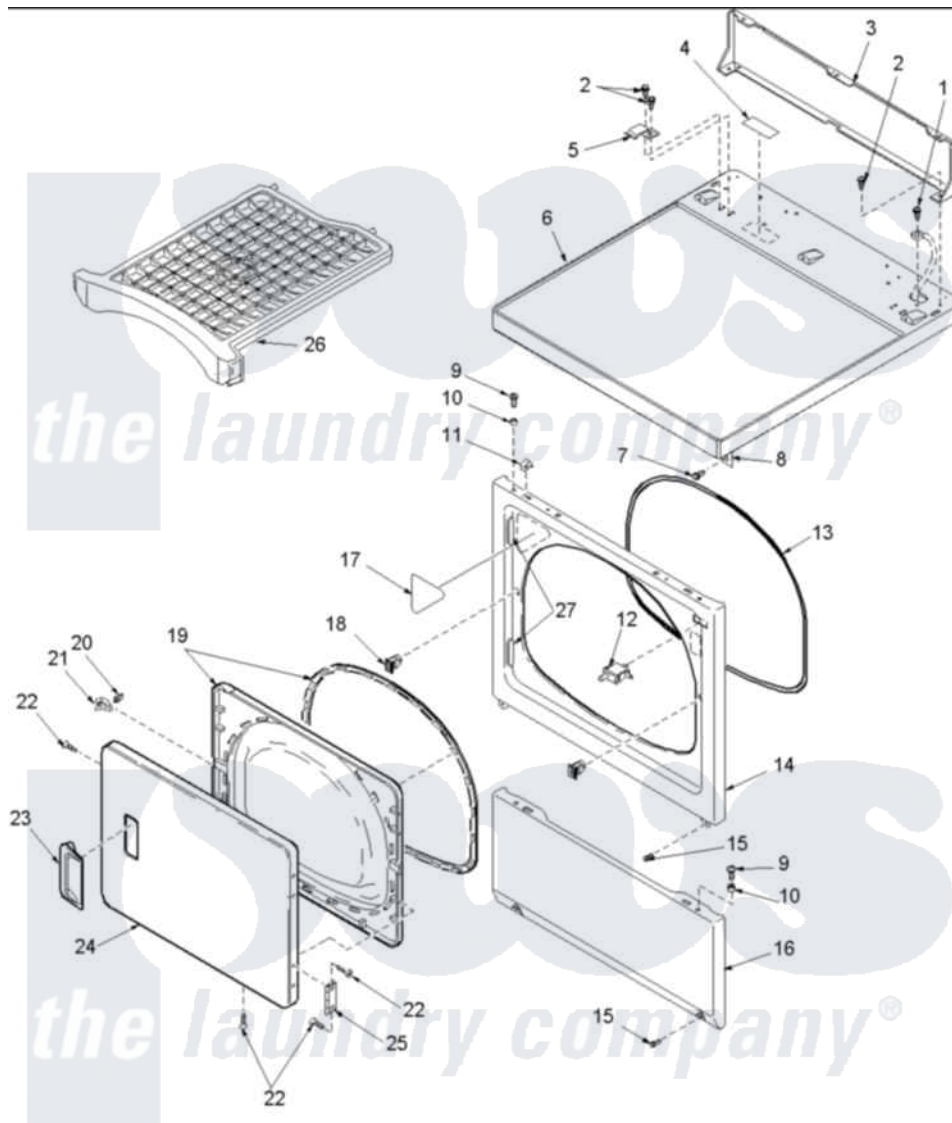

# Amana LEA30AW (BOM: PLEA30AW) 03 - DOOR AND FRONT, ACCESS, AND TOP PANELS

Amana [Residential Amana LEA30AW \(BOM: PLEA30AW\) Dryer Parts](#) Parts Diagram 03 - DOOR AND FRONT, ACCESS, AND TOP PANELS  
 Click on the part number to view part

Item	Original Part Number	Replaced By	Status	Part Description
1	<a href="#">503688</a>			Screw, 10B-16 X .34 I
2	501086	<a href="#">90767</a>		Screw, 8A X 3/8 HeX Washer Head Tapping
3	500343		Not Available	PANEL,BACK(HOME HOOD)
4	24903R4		Not Available	STICKER
5	<a href="#">Y503876</a>			Clip, Hold Down
6	500085W	<a href="#">37001027</a>		Panel, Top
7	503661	<a href="#">27001200</a>		Screw
8	500084	<a href="#">40130801</a>		Bracket, Top Mount
9	32671	<a href="#">Y014874</a>		Screw, Idler Arm And Sleeve
10	<a href="#">505187</a>			Locator, Panel
11	56080	<a href="#">22001650</a>		Fastener, Spring
12	Y504570	<a href="#">W10169313</a>		Switch-Dor
13	504005	<a href="#">511056</a>		Seal Front Panel
14	503639W	<a href="#">503656WP</a>		Panel, Front

15	503661	<a href="#">27001200</a>	Screw
16	503648W	<a href="#">40045301WP</a>	Panel, Access
17	500281	Not Available	STICKER
18	54660	<a href="#">LA-1003</a>	Door Catch Kit
19	503643W	<a href="#">37001028</a>	Seal And Liner, Assembly
20	500039	<a href="#">510181</a>	Strike Doormetal
21	500223	<a href="#">40116201</a>	Bracket, Door Strike
23	503646W	<a href="#">R9800012</a>	Pull, Door
24	503642W	<a href="#">12002136</a>	Door Handle
25	<a href="#">Y503676</a>		Hinge, Door And Top
26	Y504105	<a href="#">Y504105A</a>	Rack-Dry
27	<a href="#">503126</a>		Plug, Hinge Hole