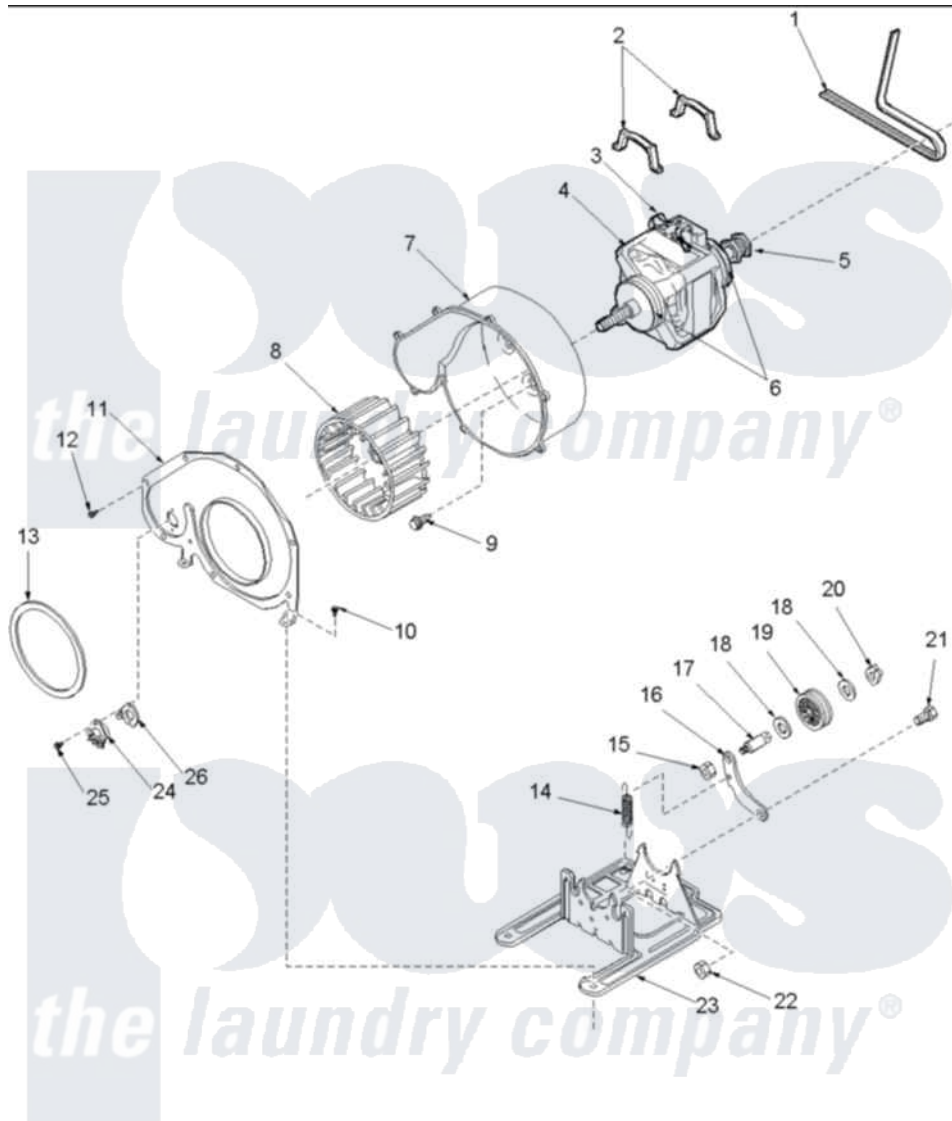

Amana LEA30AW (BOM: PLEA30AW) 06 - MOTOR AND FAN ASSEMBLIES

Amana Residential Amana LEA30AW (BOM: PLEA30AW) Dryer Parts Parts Diagram 06 - MOTOR AND FAN ASSEMBLIES

[Click on the part number to view part](#)

Item	Original Part Number	Replaced By	Status	Part Description
1	59174	40111201		Belt, Cylinder
2	Y58047	660658		Clamp, Motor Mounting 343481 685441
3	501218		Not Available	MOTOR SWITCH (DOES NOT INCLUDE THERMAL PROT
4	502368	2200376		Motor
5	500011			Pulley, Motor
6	590P3			Motor Hub Ring Kit
7	56020			Housing, Blower
8	56000	510139P		Assembly Blower Fan Package
9	Y31645	27001200		Screw
10	503661	27001200		Screw
11	500078	511969P		Kit Blower Housing And Cover
12	31260			Screw, No.8 X 3/8 Ind H
13	504018	37001119		Seal, Blower Housing

14	56076		Spring, Idler
15	56156	358160	Nut
16	500910	37001144	Assembly- Idler
17	56461		Shaft
18	52549		Washer, 501 ID X3/4 Odx
19	Y54414		Assembly, Wheel And Bearing
20	23748		Ring, Retaining
21	500824		Screw, 1/4-20 Unc Hex
22	56156	358160	Nut
23	503613		Mount, Motor
24	Y504514		Thermostat
25	Y33561	489464	Screw
26	61623		Thermostat, Heater-BR
NI	500269	37001287	Assembly, Idler Lever/Shaft/Pulley