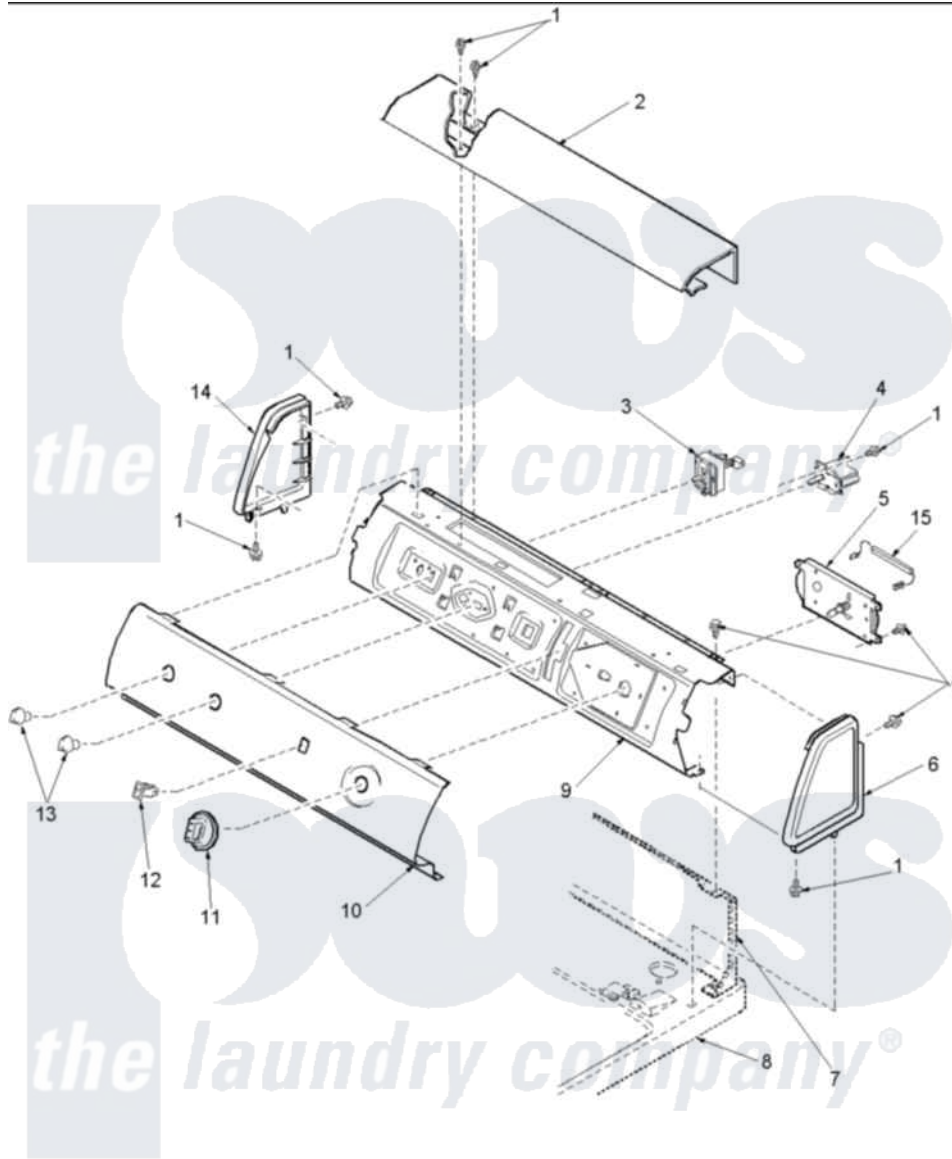

# Amana LEA50AL (BOM: PLEA50AL) 02 - CONTROL PANEL

Amana [Residential Amana LEA50AL \(BOM: PLEA50AL\) Dryer Parts](#) Parts Diagram 02 - CONTROL PANEL  
 Click on the part number to view part

Item	Original Part Number	Replaced By	Status	Part Description
2	503674L		Not Available	COVER, TOP
3	<a href="#">Y503995</a>			Switch, Fabric Selector
4	504102	<a href="#">40070501</a>		Buzzer, Adjustable
5	505471		Not Available	TIMER
6	504008L		Not Available	PANEL,END-RH ALMOND
9	503901		Not Available	PANEL,SUPPORT CONTROL (MECH)
10	503594L		Not Available	PANEL, GRAPHIC
11	502220L	<a href="#">40013601C</a>		Assembly, Timer Knob
12	38424L	<a href="#">38424W</a>		Switch, Rocker
13	<a href="#">36701L</a>			Knob
14	504009L		Not Available	PANEL,END LH ALMOND
15	<a href="#">504775</a>			Resistor,