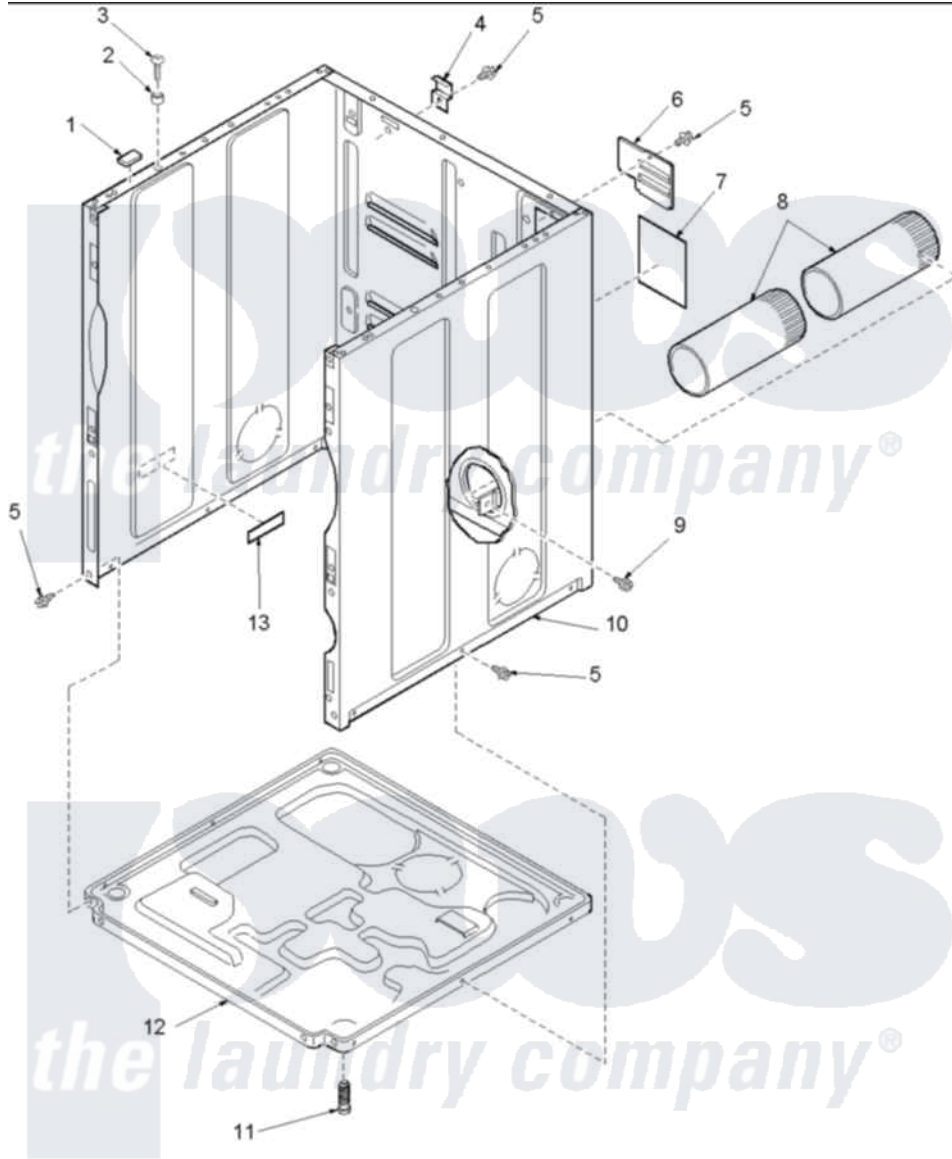

Amana LEA50AW (BOM: PLEA50AW) 01 - CABINET AND BASE

Amana Residential Amana LEA50AW (BOM: PLEA50AW) Dryer Parts Parts Diagram 01 - CABINET AND BASE
 Click on the part number to view part

Item	Original Part Number	Replaced By	Status	Part Description
1	Y56128			Pad, Bumper
2	505187			Locator, Panel
3	32671	Y014874		Screw, Idler Arm And Sleeve
4	500003			Hinge, Top
6	500114	510903		Plate Access Panel
7	501289		Not Available	(ELECTRIC MODELS)
8	505518			Duct, Exhaust
9	503688			Screw, 10B-16 X .34 I
10	501688W	37001284		Cabinet As Pack
11	Y500101			Leg, Leveling
12	500070			Base, Dryer
13	61294		Not Available	(ELECTRIC MODELS)