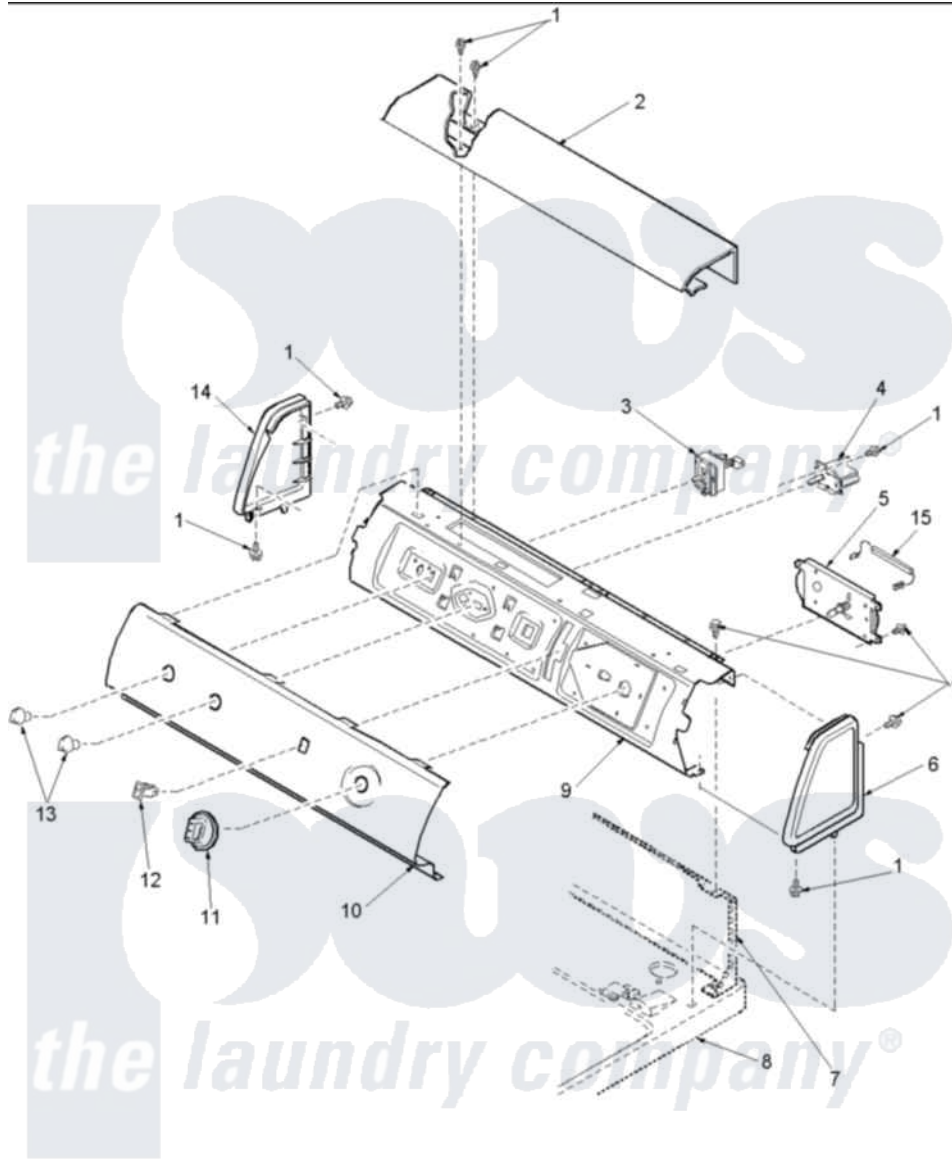

Amana LEA50AW (BOM: PLEA50AW) 02 - CONTROL PANEL

Amana Residential Amana LEA50AW (BOM: PLEA50AW) Dryer Parts Parts Diagram 02 - CONTROL PANEL
 Click on the part number to view part

Item	Original Part Number	Replaced By	Status	Part Description
2	503674W			Cover, Top
3	Y503995			Switch, Fabric Selector
4	504102	40070501		Buzzer, Adjustable
5	505471		Not Available	TIMER
6	504008W		Not Available	CAP-END RH
9	503901		Not Available	PANEL,SUPPORT CONTROL (MECH)
10	503594W		Not Available	PANEL, GRAPHIC
11	502220W			Knob, Timer
12	38424W			Switch, Rocker
13	36701W			Knob
14	504009W	40012702W		Endcap
15	504775			Resistor,