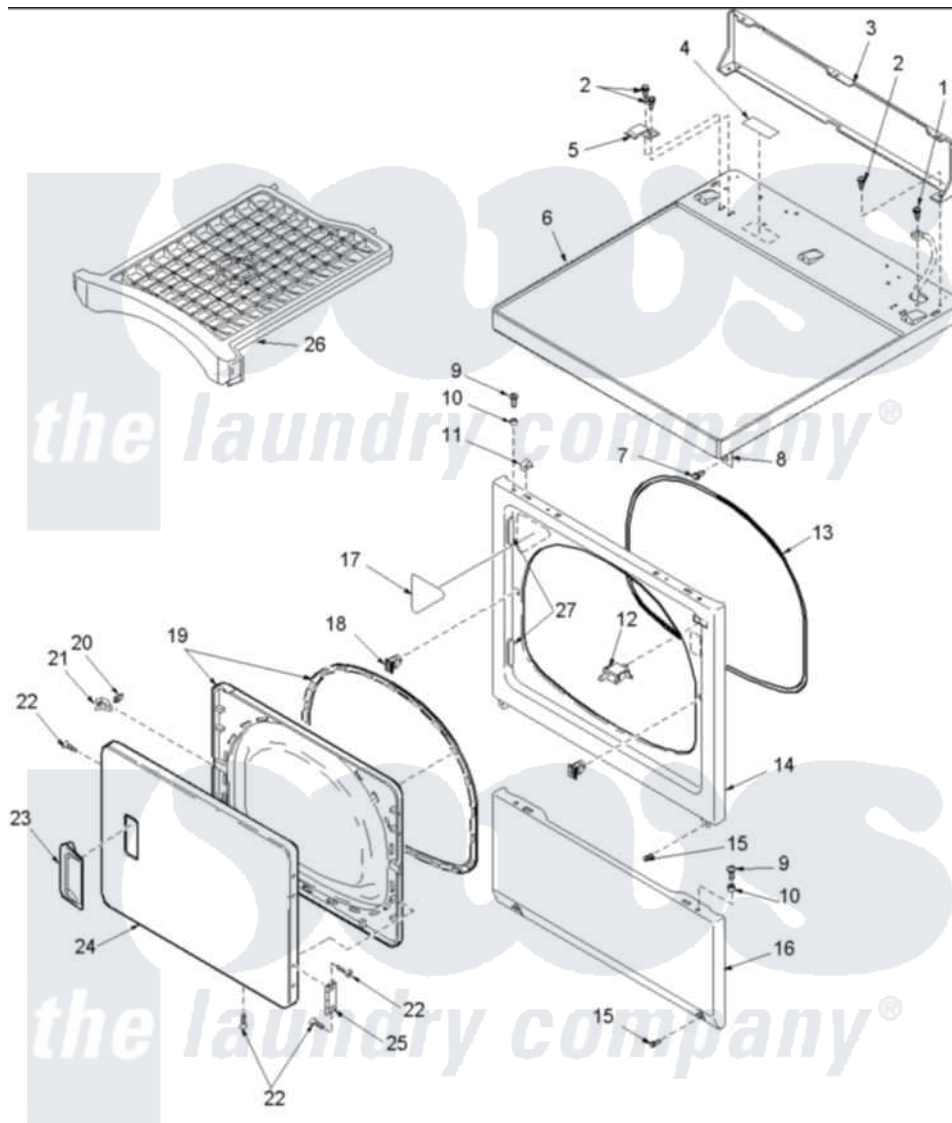

Amana LEA50AW (BOM: PLEA50AW) 03 - DOOR AND FRONT, ACCESS, AND TOP PANELS

Amana [Residential Amana LEA50AW \(BOM: PLEA50AW\) Dryer Parts](#) Parts Diagram 03 - DOOR AND FRONT, ACCESS, AND TOP PANELS
 Click on the part number to view part

Item	Original Part Number	Replaced By	Status	Part Description
1	503688			Screw, 10B-16 X .34 I
2	501086	90767		Screw, 8A X 3/8 HeX Washer Head Tapping
3	500343		Not Available	PANEL, BACK(HOME HOOD)
4	24903R4		Not Available	STICKER
5	Y503876			Clip, Hold Down
6	500085W	37001027		Panel, Top
7	503661	27001200		Screw
8	500084	40130801		Bracket, Top Mount
9	32671	Y014874		Screw, Idler Arm And Sleeve
10	505187			Locator, Panel
11	56080	22001650		Fastener, Spring
12	Y504570	W10169313		Switch-Dor
13	504005	511056		Seal Front Panel
14	503639W	503656WP		Panel, Front