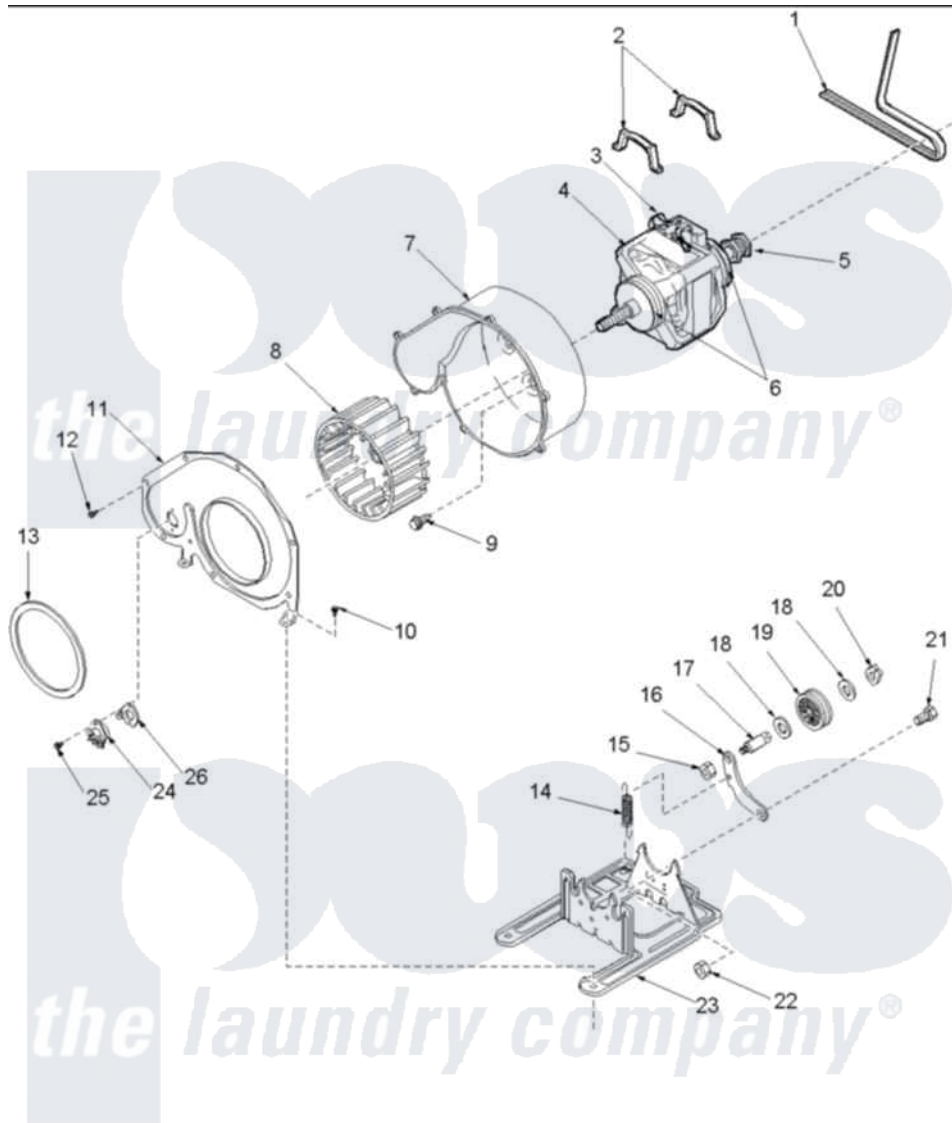

Amana LEA50AW (BOM: PLEA50AW) 06 - MOTOR AND FAN ASSEMBLIES

Amana Residential Amana LEA50AW (BOM: PLEA50AW) Dryer Parts Parts Diagram 06 - MOTOR AND FAN ASSEMBLIES

[Click on the part number to view part](#)

Item	Original Part Number	Replaced By	Status	Part Description
1	59174	40111201		Belt, Cylinder
2	Y58047	660658		Clamp, Motor Mounting 343481 685441
3	501218		Not Available	MOTOR SWITCH (DOES NOT INCLUDE THERMAL PROT
4	502368	2200376		Motor
5	500011			Pulley, Motor
6	590P3			Motor Hub Ring Kit
7	56020			Housing, Blower
8	56000	510139P		Assembly Blower Fan Package
9	Y31645	27001200		Screw
10	503661	27001200		Screw
11	500078	511969P		Kit Blower Housing And Cover
12	31260			Screw, No.8 X 3/8 Ind H
13	504018	37001119		Seal, Blower Housing

14	56076		Spring, Idler
15	56156	358160	Nut
16	500910	37001144	Assembly- Idler
17	56461		Shaft
18	52549		Washer, 501 ID X3/4 Odx
19	Y54414		Assembly, Wheel And Bearing
20	23748		Ring, Retaining
21	500824		Screw, 1/4-20 Unc Hex
22	56156	358160	Nut
23	503613		Mount, Motor
24	Y504514		Thermostat
25	Y33561	489464	Screw
26	61623		Thermostat, Heater-BR
NI	500269	37001287	Assembly, Idler Lever/Shaft/Pulley