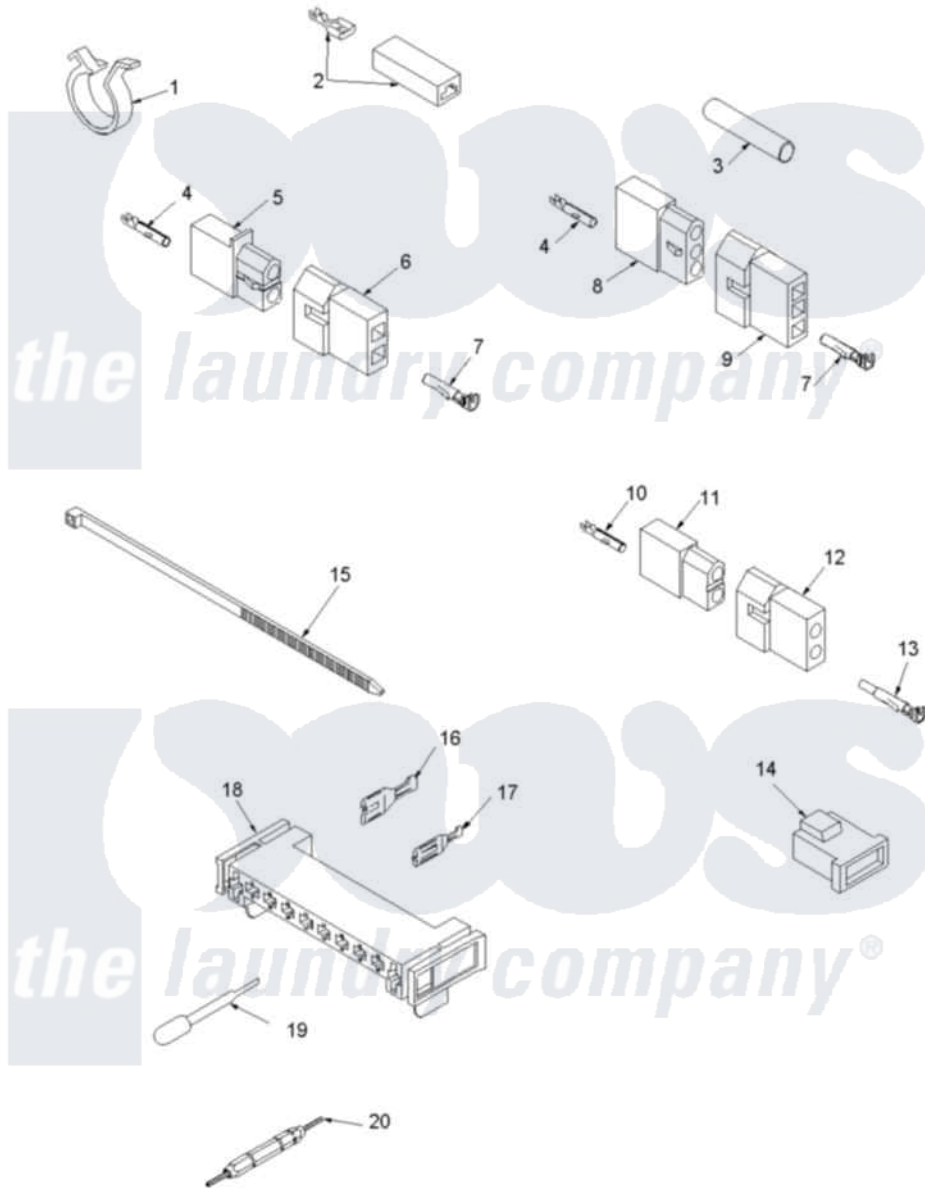

Amana LEA50AW (BOM: PLEA50AW) 09 - TERMINALS AND MOTOR CONNECTION BLOCK

Amana Residential Amana LEA50AW (BOM: PLEA50AW) Dryer Parts Parts Diagram 09 - TERMINALS AND MOTOR CONNECTION BLOCK

[Click on the part number to view part](#)

Item	Original Part Number	Replaced By	Status	Part Description
1	504034			Clip, Wire
2	Y00237			Terminal-Female 1/4 ((1) 12 GAuge Wire Or(2) 18 GA
3	Y21365	503670		Sleeve Insulator
4	Y00117	5011-XX		093 Female Socket
5	56451			Receptacle, 2 Circuit
6	56448			Terminal Block Plug
7	Y00116			Terminal, Pin-Male
8	23039	697780		Receptacle,
9	23040			Plug-3 Circuit
10	00130			Terminal, Pin-1/8 Femal
11	56265			Receptacle, 2 Circuit
12	56266			Plug
13	Y00127			Terminal, Pin-1/8 Male
14	58800		Not Available	CONNECTOR-3 CIRCUIT (3