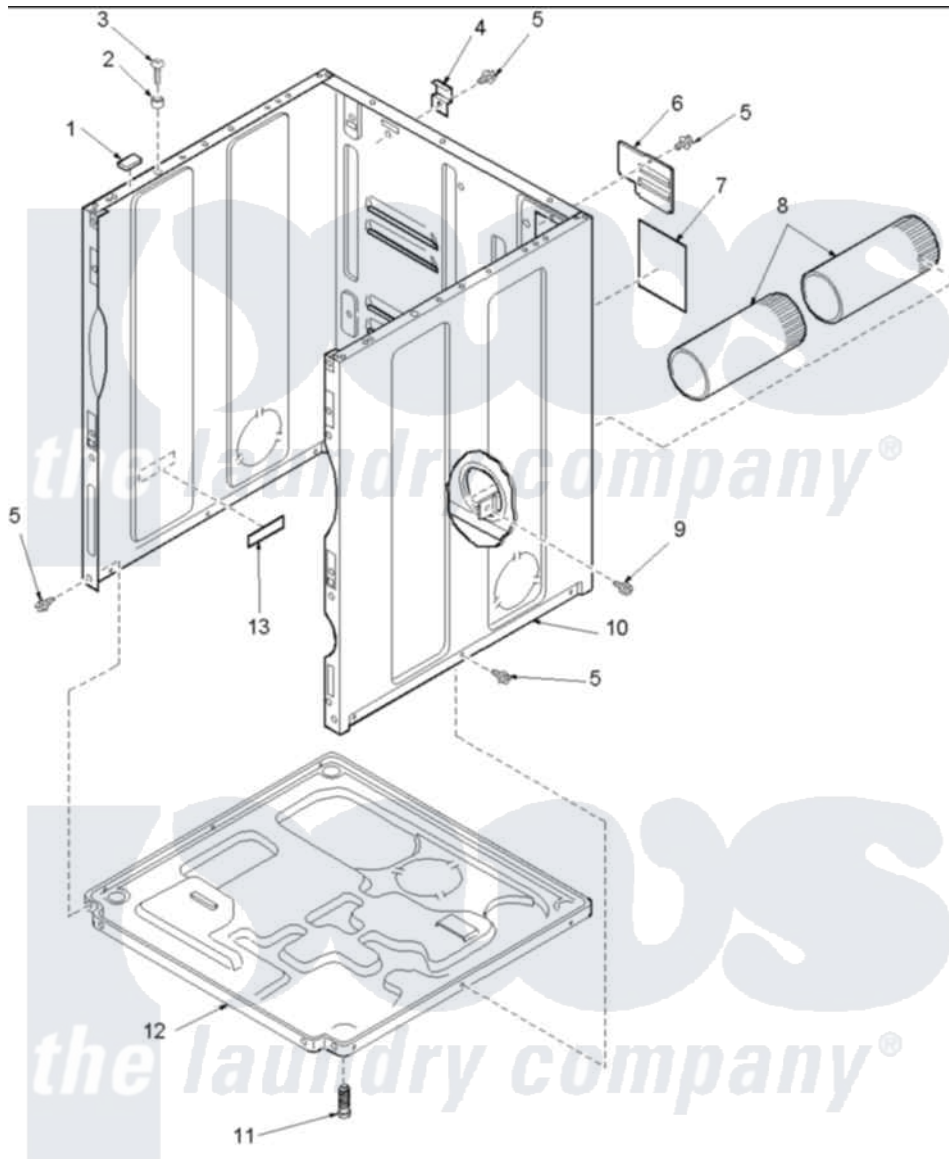

Amana LEA60AL (BOM: PLEA60AL) 01 - CABINET AND BASE

Amana Residential Amana LEA60AL (BOM: PLEA60AL) Dryer Parts Parts Diagram 01 - CABINET AND BASE
 Click on the part number to view part

Item	Original Part Number	Replaced By	Status	Part Description
1	Y56128			Pad, Bumper
2	505187			Locator, Panel
3	32671	Y014874		Screw, Idler Arm And Sleeve
4	500003			Hinge, Top
6	500114	510903		Plate Access Panel
7	501289		Not Available	(ELECTRIC MODELS)
8	505518			Duct, Exhaust
9	503688			Screw, 10B-16 X .34 I
10	501688L		Not Available	ASSY, CAB (HOME)
11	Y500101			Leg, Leveling
12	500070			Base, Dryer
13	61294		Not Available	(ELECTRIC MODELS)