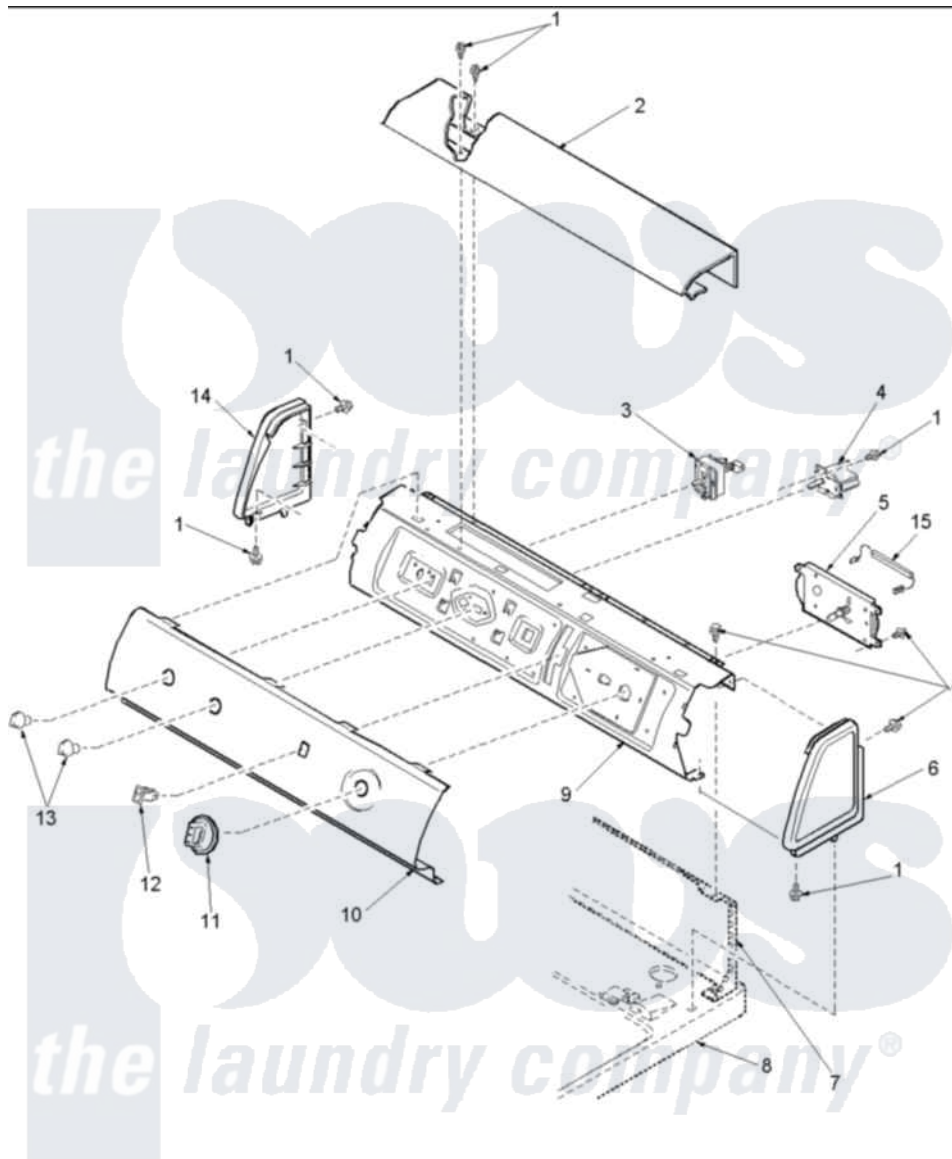

Amana LEA60AL (BOM: PLEA60AL) 02 - CONTROL PANEL

Amana [Residential Amana LEA60AL \(BOM: PLEA60AL\) Dryer Parts](#) Parts Diagram 02 - CONTROL PANEL
 Click on the part number to view part

Item	Original Part Number	Replaced By	Status	Part Description
2	503674L		Not Available	COVER, TOP
3	Y503995			Switch, Fabric Selector
4	504102	40070501		Buzzer, Adjustable
5	505471		Not Available	TIMER
6	504008L		Not Available	PANEL,END-RH ALMOND
9	503901		Not Available	PANEL,SUPPORT CONTROL (MECH)
10	503594L		Not Available	PANEL, GRAPHIC
11	502220L	40013601C		Assembly, Timer Knob
12	38424L	38424W		Switch, Rocker
13	36701L			Knob
14	504009L		Not Available	PANEL,END LH ALMOND
15	504775			Resistor,